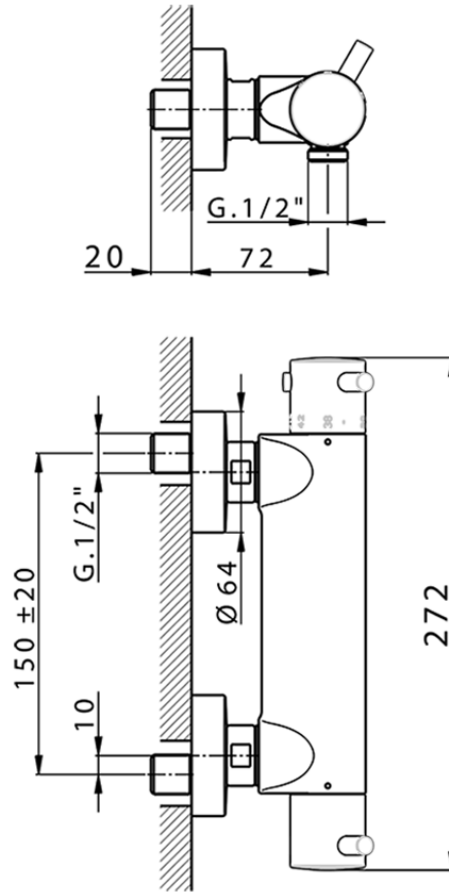

Thermostatic shower mixer NUOVA KIRUNA_K2T01010

K2T01010

<https://en.huberitalia.com/thermostatic-shower-mixer-nuova-kiruna-k2t01010>

2026-05-16