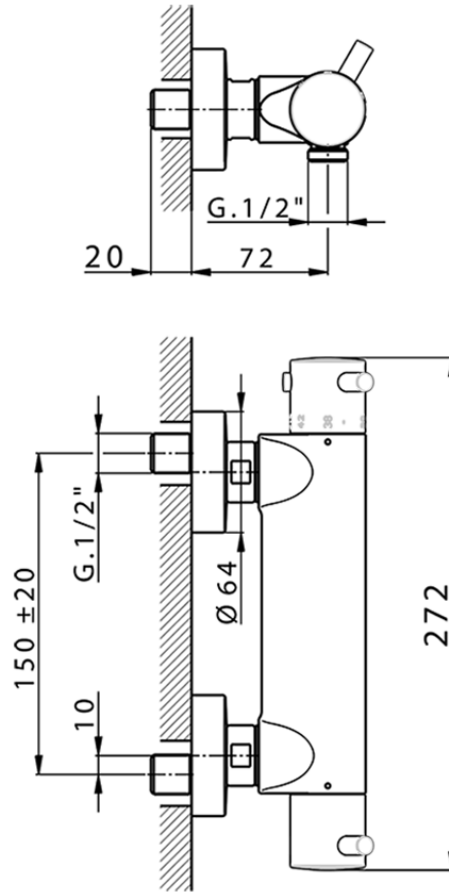

Thermostatic shower mixer NUOVA KIRUNA\_K2T01010

K2T01010

<https://en.huberitalia.com/thermostatic-shower-mixer-nuova-kiruna-k2t01010>

2026-04-06