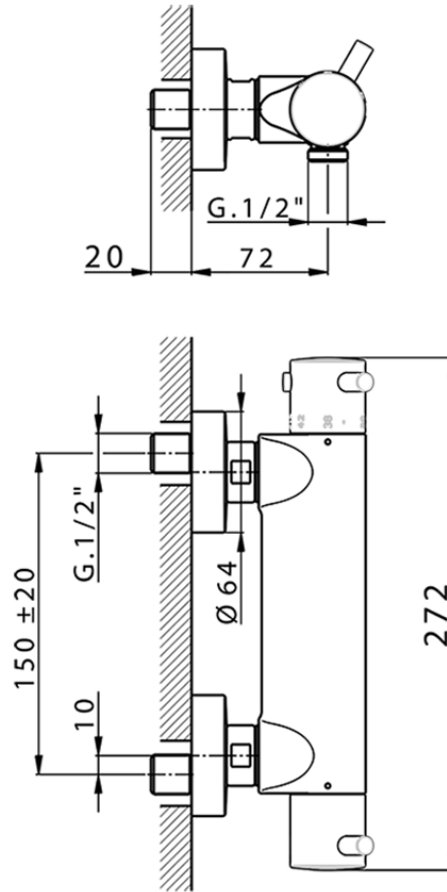

## Thermostatic shower mixer NUOVA KIRUNA\_K2T01010

K2T01010

<https://en.huberitalia.com/thermostatic-shower-mixer-nuova-kiruna-k2t01010>

2026-06-06