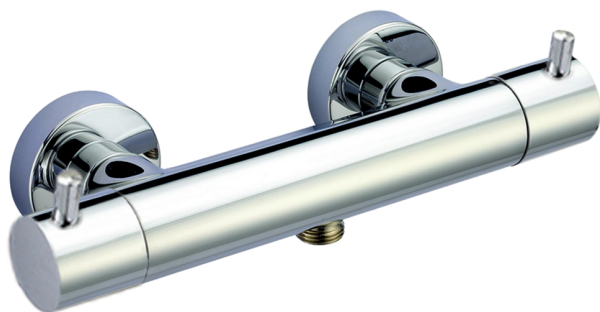

Thermostatic shower mixer NUOVA KIRUNA_K2T01010

MODEL **K2T01010**

Thermostatic shower mixer, without shower set

AVAILABLE FINISHINGS

-  **21** 21 Chrome
-  **26** 26 Old Copper
-  **2F** 2F Brushed Nickel
-  **2W** 2W Brushed Gold
-  **40** 40 Matt Black
-  **4Q** 4Q Matt White

CHARACTERISTICS

Cartridge Spare Parts **24.04A.PP**

8x20 Plus P Thermostatic Valve

EcoStop

EcoStop feature limits water flow to approximately 50% of maximum output with one point of resistance on setting. Push slightly past the middle stop only when full water output is required. This will save water up to 50%.