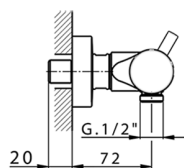

Thermostatic shower mixer NUOVA KIRUNA_K2T01010

MODEL **K2T01010**

Thermostatic shower mixer, without shower set

AVAILABLE FINISHINGS

- **21** 21 Chrome
- **26** 26 Old Copper
- **2F** 2F Brushed Nickel
- **2W** 2W Brushed Gold
- **40** 40 Matt Black
- **4Q** 4Q Matt White

CHARACTERISTICS

Cartridge Spare Parts **24.04A.PP**

8x20 Plus P Thermostatic Valve