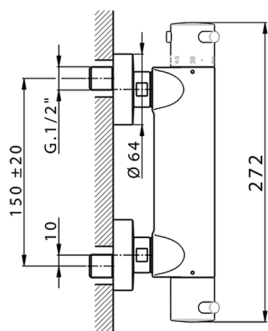

Thermostatic shower mixer NUOVA KIRUNA_K2T01010

MODEL **K2T01010**

Thermostatic shower mixer, without shower set

AVAILABLE FINISHINGS

-  **21** 21 Chrome
-  **26** 26 Old Copper
-  **2F** 2F Brushed Nickel
-  **2W** 2W Brushed Gold
-  **40** 40 Matt Black
-  **4Q** 4Q Matt White

CHARACTERISTICS

Cartridge Spare Parts **24.04A.PP**

8x20 Plus P Thermostatic Valve

EcoStop

EcoStop feature limits water flow to approximately 50% of maximum output with one point of resistance on setting. Push slightly past the middle stop only when full water output is required. This will save water up to 50%.