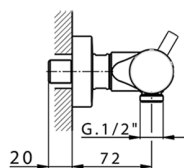

Thermostatic shower mixer NUOVA KIRUNA_K2T01010

MODEL **K2T01010**

Thermostatic shower mixer, without shower set

AVAILABLE FINISHINGS

-  **21** 21 Chrome
-  **26** 26 Old Copper
-  **2F** 2F Brushed Nickel
-  **2W** 2W Brushed Gold
-  **40** 40 Matt Black
-  **4Q** 4Q Matt White

CHARACTERISTICS

Cartridge Spare Parts **24.04A.PP**

8x20 Plus P Thermostatic Valve

EcoStop

EcoStop feature limits water flow to approximately 50% of maximum output with one point of resistance on setting. Push slightly past the middle stop only when full water output is required. This will save water up to 50%.