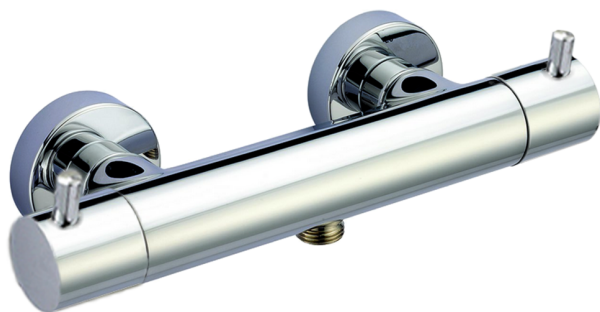

## Thermostatic shower mixer NUOVA KIRUNA\_K2T01010

MODEL **K2T01010**

Thermostatic shower mixer, without shower set

### AVAILABLE FINISHINGS

-  **21** 21 Chrome
-  **26** 26 Old Copper
-  **2F** 2F Brushed Nickel
-  **2W** 2W Brushed Gold
-  **40** 40 Matt Black
-  **4Q** 4Q Matt White

### CHARACTERISTICS

Cartridge Spare Parts **24.04A.PP**

**8x20 Plus P Thermostatic Valve**

#### EcoStop

EcoStop feature limits water flow to approximately 50% of maximum output with one point of resistance on setting. Push slightly past the middle stop only when full water output is required. This will save water up to 50%.