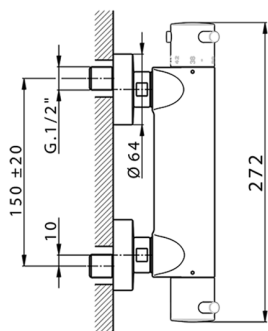

## Thermostatic shower mixer NUOVA KIRUNA\_K2T01010

MODEL **K2T01010**

Thermostatic shower mixer, without shower set

### CHARACTERISTICS

Cartridge Spare Parts **24.04A.PP**

**8x20 Plus P Thermostatic Valve**