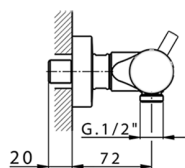

Thermostatic shower mixer NUOVA KIRUNA_K2T01010

MODEL **K2T01010**

Thermostatic shower mixer, without shower set

AVAILABLE FINISHINGS

-  **21** 21 Chrome
-  **26** 26 Old Copper
-  **2F** 2F Brushed Nickel
-  **2W** 2W Brushed Gold
-  **40** 40 Matt Black
-  **4Q** 4Q Matt White

CHARACTERISTICS

Cartridge Spare Parts **24.04A.PP**
8x20 Plus P Thermostatic Valve

EcoStop

EcoStop feature limits water flow to approximately 50% of maximum output with one point of resistance on setting. Push slightly past the middle stop only when full water output is required. This will save water up to 50%.