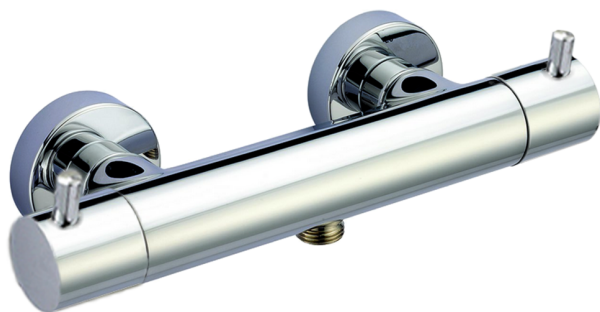

Thermostatic shower mixer NUOVA KIRUNA_K2T01010

MODEL **K2T01010**

Thermostatic shower mixer, without shower set

AVAILABLE FINISHINGS

-  **21** 21 Chrome
-  **26** 26 Old Copper
-  **2F** 2F Brushed Nickel
-  **2W** 2W Brushed Gold
-  **40** 40 Matt Black
-  **4Q** 4Q Matt White

CHARACTERISTICS

Cartridge Spare Parts **24.04A.PP**
8x20 Plus P Thermostatic Valve

EcoStop

EcoStop feature limits water flow to approximately 50% of maximum output with one point of resistance on setting. Push slightly past the middle stop only when full water output is required. This will save water up to 50%.