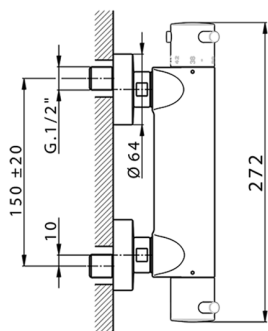

Thermostatic shower mixer NUOVA KIRUNA_K2T01010

MODEL **K2T01010**

Thermostatic shower mixer, without shower set

AVAILABLE FINISHINGS

-  **21** 21 Chrome
-  **26** 26 Old Copper
-  **2F** 2F Brushed Nickel
-  **2W** 2W Brushed Gold
-  **40** 40 Matt Black
-  **4Q** 4Q Matt White

CHARACTERISTICS

Cartridge Spare Parts **24.04A.PP**
8x20 Plus P Thermostatic Valve

EcoStop

EcoStop feature limits water flow to approximately 50% of maximum output with one point of resistance on setting. Push slightly past the middle stop only when full water output is required. This will save water up to 50%.