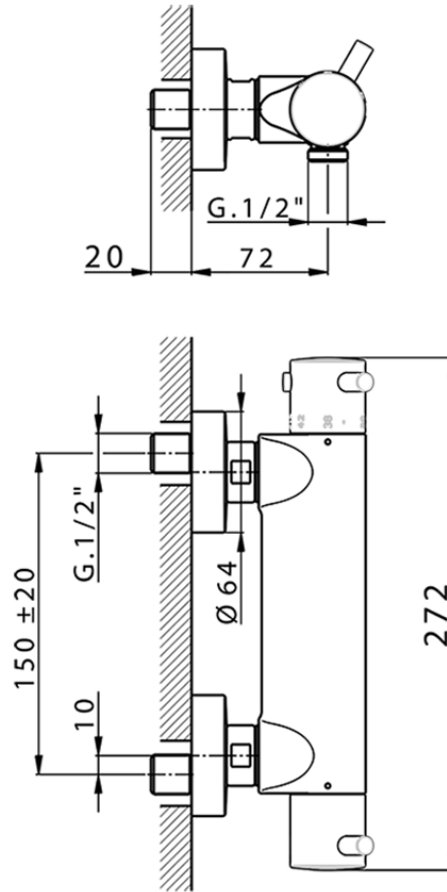

## Thermostatic shower mixer NUOVA KIRUNA\_K2T01010

K2T01010

<https://en.huberitalia.com/thermostatic-shower-mixer-nuova-kiruna-k2t01010>

2026-04-08