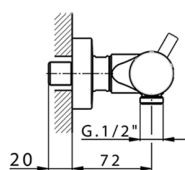

Thermostatic shower mixer NUOVA KIRUNA_K2T01010

MODEL **K2T01010**

Thermostatic shower mixer, without shower set

AVAILABLE FINISHINGS

-  **21** 21 Chrome
-  **26** 26 Old Copper
-  **2F** 2F Brushed Nickel
-  **2W** 2W Brushed Gold
-  **40** 40 Matt Black
-  **4Q** 4Q Matt White

CHARACTERISTICS

Cartridge Spare Parts **24.04A.PP**

8x20 Plus P Thermostatic Valve

EcoStop

EcoStop feature limits water flow to approximately 50% of maximum output with one point of resistance on setting. Push slightly past the middle stop only when full water output is required. This will save water up to 50%.