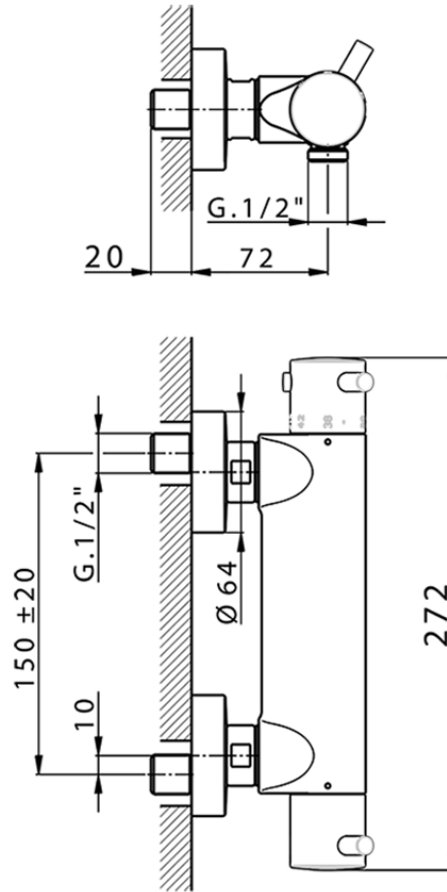

Thermostatic shower mixer NUOVA KIRUNA_K2T01010

K2T01010

<https://en.huberitalia.com/thermostatic-shower-mixer-nuova-kiruna-k2t01010>

2026-06-06