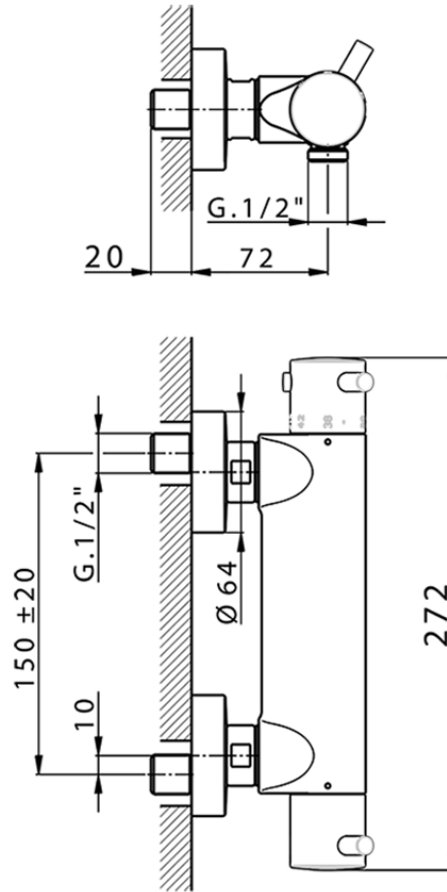

## Thermostatic shower mixer NUOVA KIRUNA\_K2T01010

K2T01010

<https://en.huberitalia.com/thermostatic-shower-mixer-nuova-kiruna-k2t01010>

2026-06-13