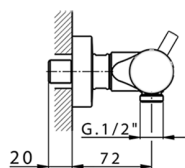

Thermostatic shower mixer NUOVA KIRUNA_K2T01010

MODEL **K2T01010**

Thermostatic shower mixer, without shower set

AVAILABLE FINISHINGS

-  **21** 21 Chrome
-  **26** 26 Old Copper
-  **2F** 2F Brushed Nickel
-  **2W** 2W Brushed Gold
-  **40** 40 Matt Black
-  **4Q** 4Q Matt White

CHARACTERISTICS

Cartridge Spare Parts **24.04A.PP**

8x20 Plus P Thermostatic Valve

EcoStop

EcoStop feature limits water flow to approximately 50% of maximum output with one point of resistance on setting. Push slightly past the middle stop only when full water output is required. This will save water up to 50%.