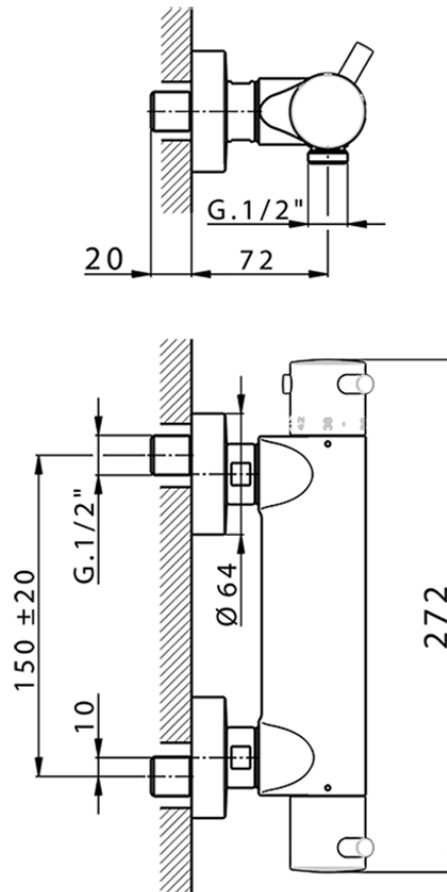

## Thermostatic shower mixer NUOVA KIRUNA\_K2T01010

K2T01010

<https://en.huberitalia.com/thermostatic-shower-mixer-nuova-kiruna-k2t01010>

2026-04-08