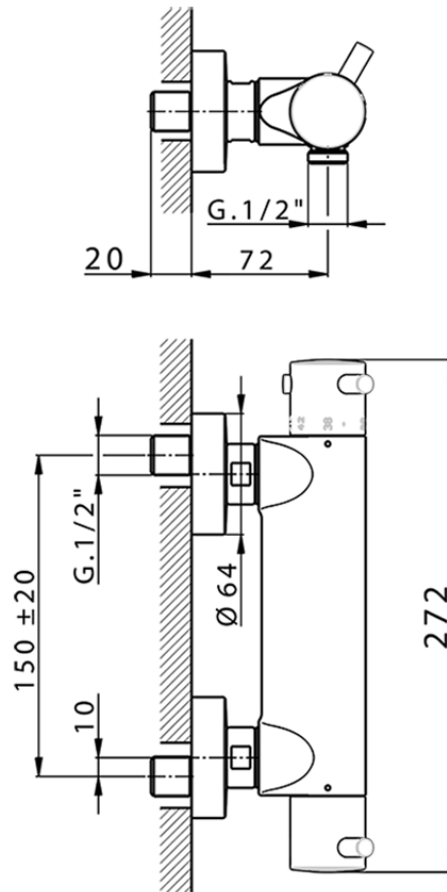

Thermostatic shower mixer NUOVA KIRUNA_K2T01010

K2T01010

<https://en.huberitalia.com/thermostatic-shower-mixer-nuova-kiruna-k2t01010>

2025-12-06