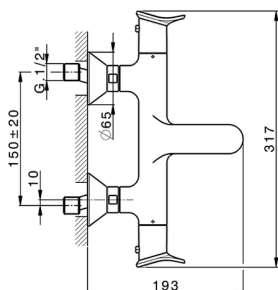

Thermostatic bath mixer HARLOCK_HCT21010

MODEL **HCT21010**

Thermostatic bath mixer, without shower set, 1/2" M flexible connection

AVAILABLE FINISHINGS

-  **21** 21 Chrome
-  **2P** 2P Rose Gold
-  **2Q** 2Q Black Titanium
-  **40** 40 Matt Black
-  **4Q** 4Q Matt White
-  **6T** 6T Chrome/Matt Black

CHARACTERISTICS

Cartridge Spare Parts **ZZ96551000**

TMX 25 Thermostatic Valve

DeviaStop

The Huber Devia Stop technology allows to adjust the water flow and to direct it to the selected output point (overhead soaker, hand shower, etc).