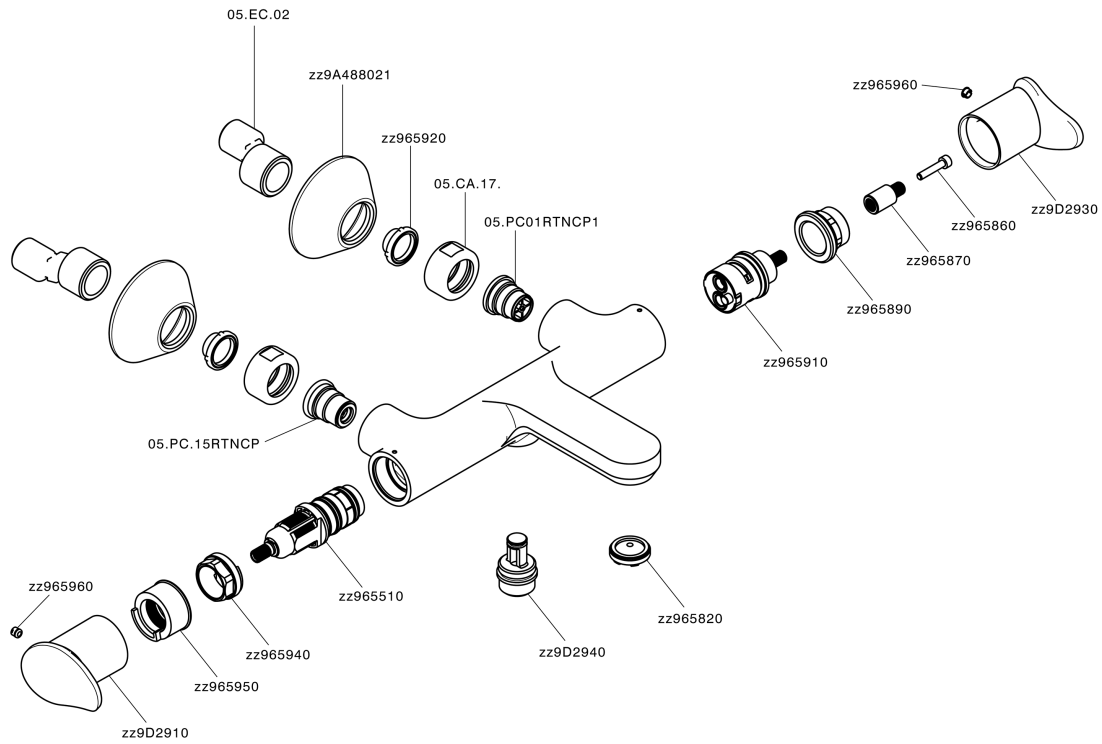

Thermostatic bath mixer HARLOCK_HCT21010

MODEL **HCT21010**

Thermostatic bath mixer, without shower set, 1/2" M flexible connection

AVAILABLE FINISHINGS

-  **21** 21 Chrome
-  **2P** 2P Rose Gold
-  **2Q** 2Q Black Titanium
-  **40** 40 Matt Black
-  **4Q** 4Q Matt White
-  **6T** 6T Chrome/Matt Black

CHARACTERISTICS

Cartridge Spare Parts **ZZ96551000**

TMX 25 Thermostatic Valve

DeviaStop

The Huber Devia Stop technology allows to adjust the water flow and to direct it to the selected output point (overhead soaker, hand shower, etc).

SafeTouch

The Huber SafeTouch system maintains the mixer body cool to the touch during operation.

Thermostatic

The Huber thermostatic is your personal water manager, helping you to handle, control and save water and energy.

Thermostatic bath mixer HARLOCK_HCT21010

HCT21010

<https://en.huberitalia.com/thermostatic-bath-mixer-harlock-hct21010>

2025-01-05