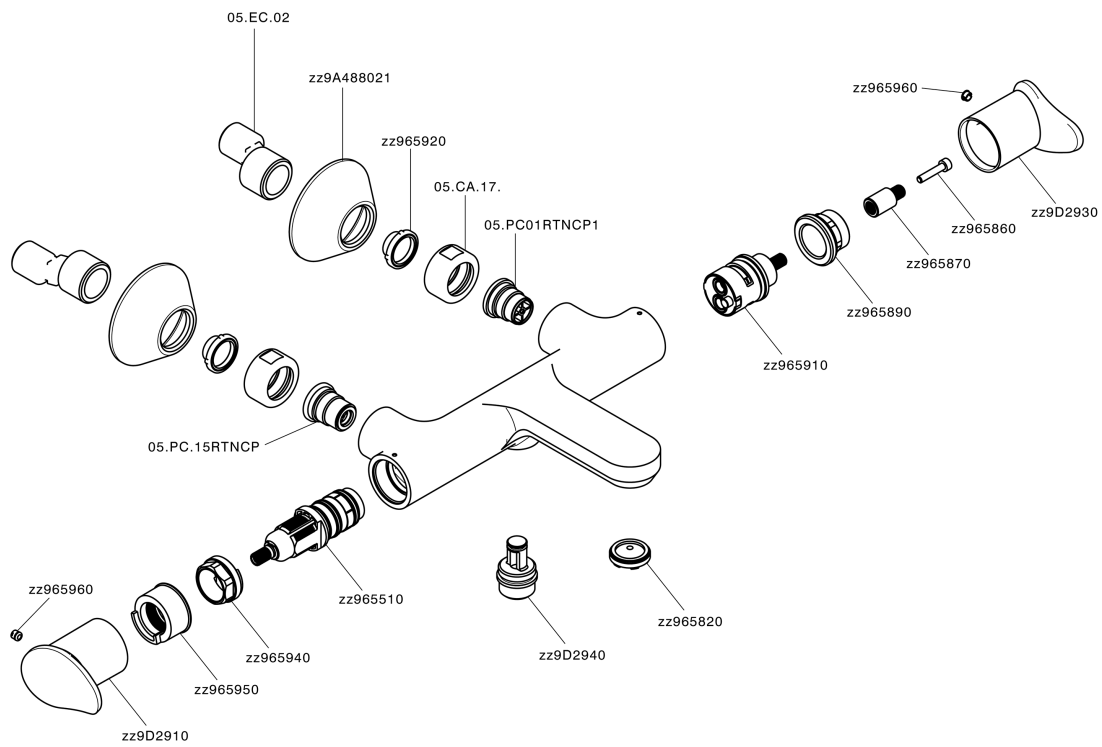

Thermostatic bath mixer HARLOCK_HCT21010

MODEL **HCT21010**

Thermostatic bath mixer, without shower set, 1/2" M flexible connection

AVAILABLE FINISHINGS

-  **21** 21 Chrome
-  **2P** 2P Rose Gold
-  **2Q** 2Q Black Titanium
-  **40** 40 Matt Black
-  **4Q** 4Q Matt White
-  **6T** 6T Chrome/Matt Black

CHARACTERISTICS

Cartridge Spare Parts **ZZ96551000**

TMX 25 Thermostatic Valve

DeviaStop

The Huber Devia Stop technology allows to adjust the water flow and to direct it to the selected output point (overhead soaker, hand shower, etc).

SafeTouch

The Huber SafeTouch system maintains the mixer body cool to the touch during operation.

Thermostatic

The Huber thermostatic is your personal water manager, helping you to handle, control and save water and energy.

Thermostatic bath mixer HARLOCK_HCT21010

HCT21010

<https://en.huberitalia.com/thermostatic-bath-mixer-harlock-hct21010>

2025-01-05