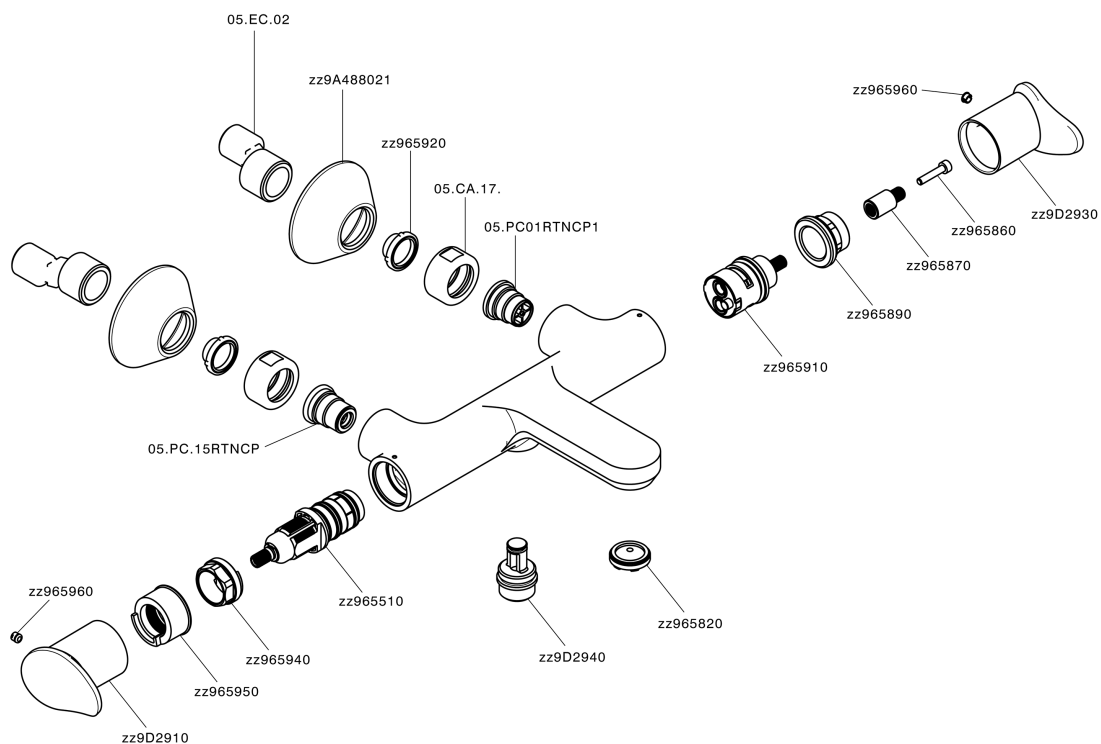

Thermostatic bath mixer HARLOCK_HCT21010

MODEL **HCT21010**

Thermostatic bath mixer, without shower set, 1/2" M flexible connection

AVAILABLE FINISHINGS

-  **21** 21 Chrome
-  **2P** 2P Rose Gold
-  **2Q** 2Q Black Titanium
-  **40** 40 Matt Black
-  **4Q** 4Q Matt White
-  **6T** 6T Chrome/Matt Black

CHARACTERISTICS

Cartridge Spare Parts **ZZ96551000**

TMX 25 Thermostatic Valve

DeviaStop

The Huber Devia Stop technology allows to adjust the water flow and to direct it to the selected output point (overhead soaker, hand shower, etc).

SafeTouch

The Huber SafeTouch system maintains the mixer body cool to the touch during operation.

Thermostatic

The Huber thermostatic is your personal water manager, helping you to handle, control and save water and energy.

Thermostatic bath mixer HARLOCK_HCT21010

HCT21010

<https://en.huberitalia.com/thermostatic-bath-mixer-harlock-hct21010>

2025-01-05