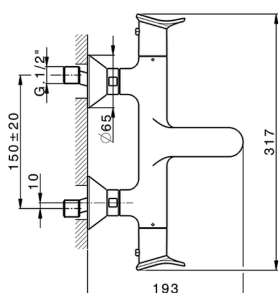

Thermostatic bath mixer HARLOCK_HCT21010

MODEL **HCT21010**

Thermostatic bath mixer, without shower set, 1/2" M flexible connection

AVAILABLE FINISHINGS

-  **21** 21 Chrome
-  **2P** 2P Rose Gold
-  **2Q** 2Q Black Titanium
-  **40** 40 Matt Black
-  **4Q** 4Q Matt White
-  **6T** 6T Chrome/Matt Black

CHARACTERISTICS

Cartridge Spare Parts **ZZ96551000**

TMX 25 Thermostatic Valve

DeviaStop

The Huber Devia Stop technology allows to adjust the water flow and to direct it to the selected output point (overhead soaker, hand shower, etc).