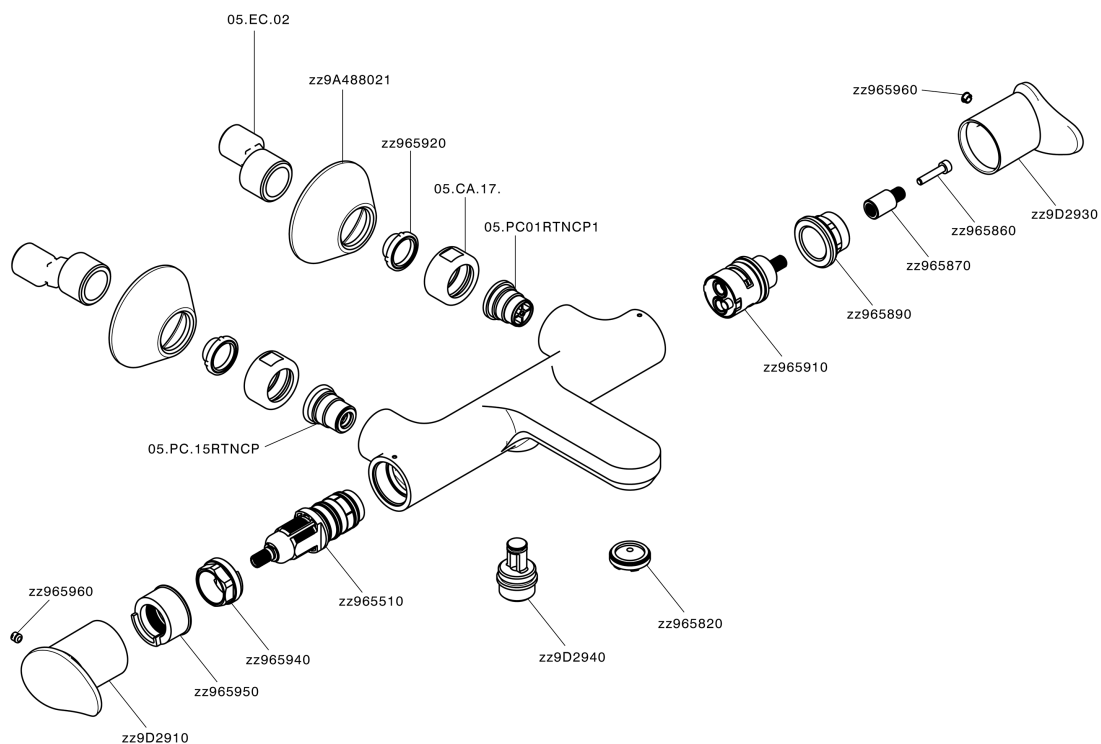

Thermostatic bath mixer HARLOCK_HCT21010

MODEL **HCT21010**

Thermostatic bath mixer, without shower set, 1/2" M flexible connection

AVAILABLE FINISHINGS

-  **21** 21 Chrome
-  **2P** 2P Rose Gold
-  **2Q** 2Q Black Titanium
-  **40** 40 Matt Black
-  **4Q** 4Q Matt White
-  **6T** 6T Chrome/Matt Black

CHARACTERISTICS

Cartridge Spare Parts **ZZ96551000**

TMX 25 Thermostatic Valve

DeviaStop

The Huber Devia Stop technology allows to adjust the water flow and to direct it to the selected output point (overhead soaker, hand shower, etc).

SafeTouch

The Huber SafeTouch system maintains the mixer body cool to the touch during operation.

Thermostatic

The Huber thermostatic is your personal water manager, helping you to handle, control and save water and energy.

Thermostatic bath mixer HARLOCK_HCT21010

HCT21010

<https://en.huberitalia.com/thermostatic-bath-mixer-harlock-hct21010>

2025-01-02