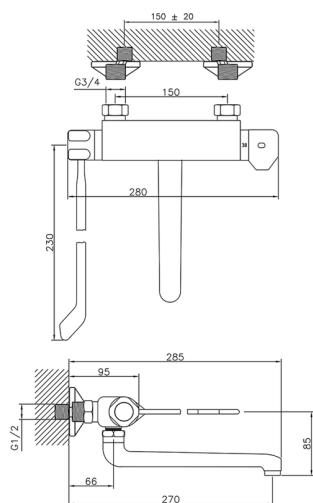

Thermostatic

The Huber thermostatic is your personal water manager, helping you to handle, control and save water and energy.

2024-12-22