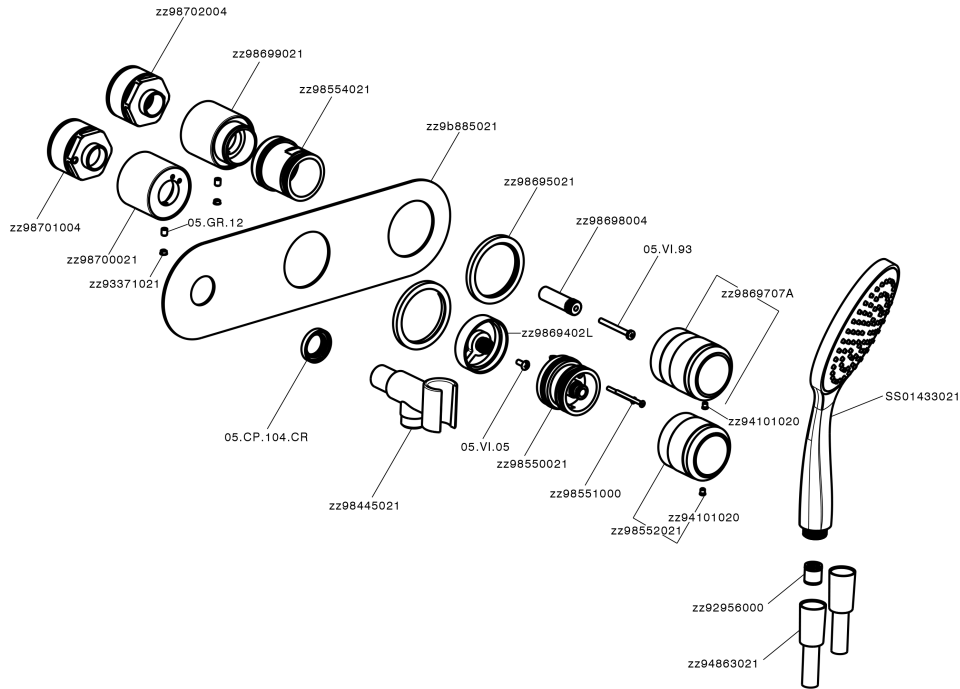

Exposed part for con.thermo.shower valve, 2-outlet CHRONOS_CR019640

CR019640

<https://en.huberitalia.com/exposed-part-for-con-thermo-shower-valve-2-outlet-chronos-cr019640>

Concealed thermostatic bath mixer, 2-outlet CONCEALED_ZB019340

ZB019340

<https://en.huberitalia.com/concealed-thermostatic-bath-mixer-2-outlet-concealed-zb019340>

2025-04-07