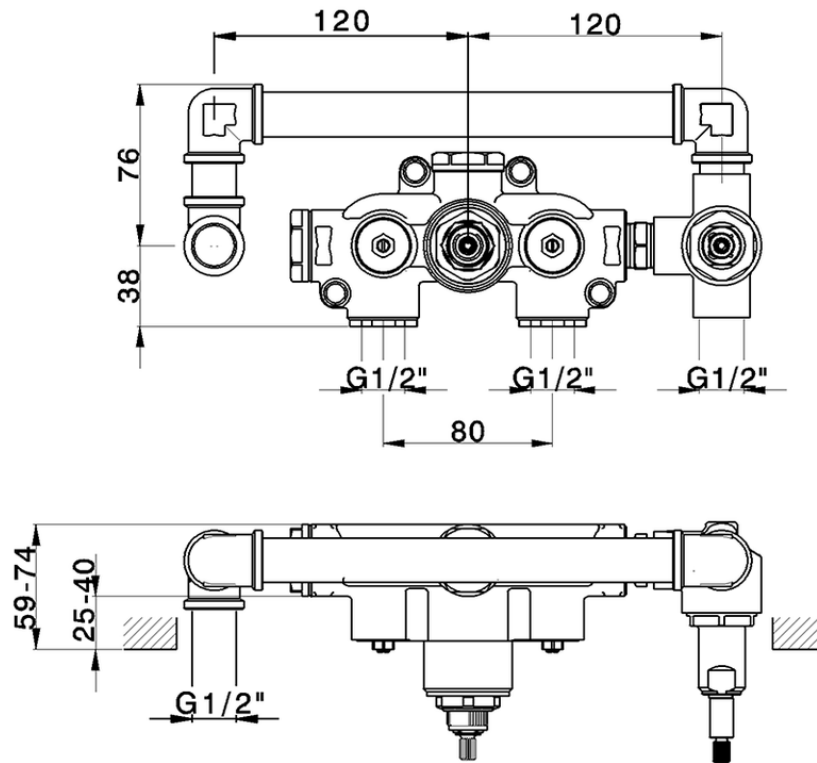

Exposed part for con.thermo.shower valve, 2-outlet CHRONOS_CR019640

CR019640

<https://en.huberitalia.com/exposed-part-for-con-thermo-shower-valve-2-outlet-chronos-cr019640>

ZB019340

<https://en.huberitalia.com/concealed-thermostatic-bath-mixer-2-outlet-concealed-zb019340>