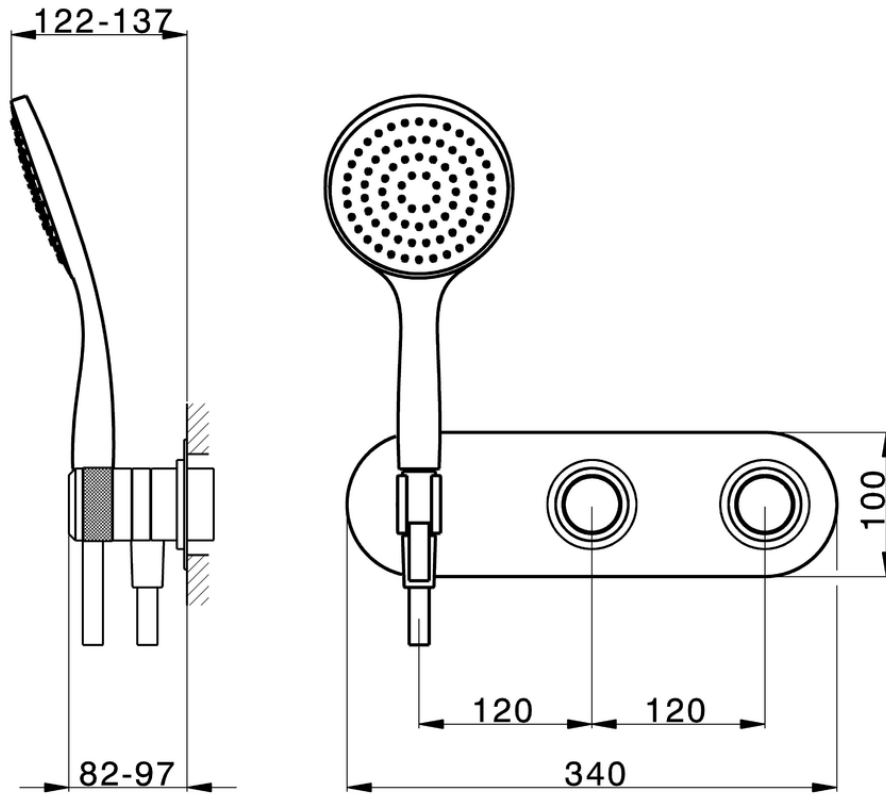

Exposed part for con.thermo.shower valve, 2-outlet CHRONOS_CR019640

CR019640

<https://en.huberitalia.com/exposed-part-for-con-thermo-shower-valve-2-outlet-chronos-cr019640>

ZB019340

<https://en.huberitalia.com/concealed-thermostatic-bath-mixer-2-outlet-concealed-zb019340>