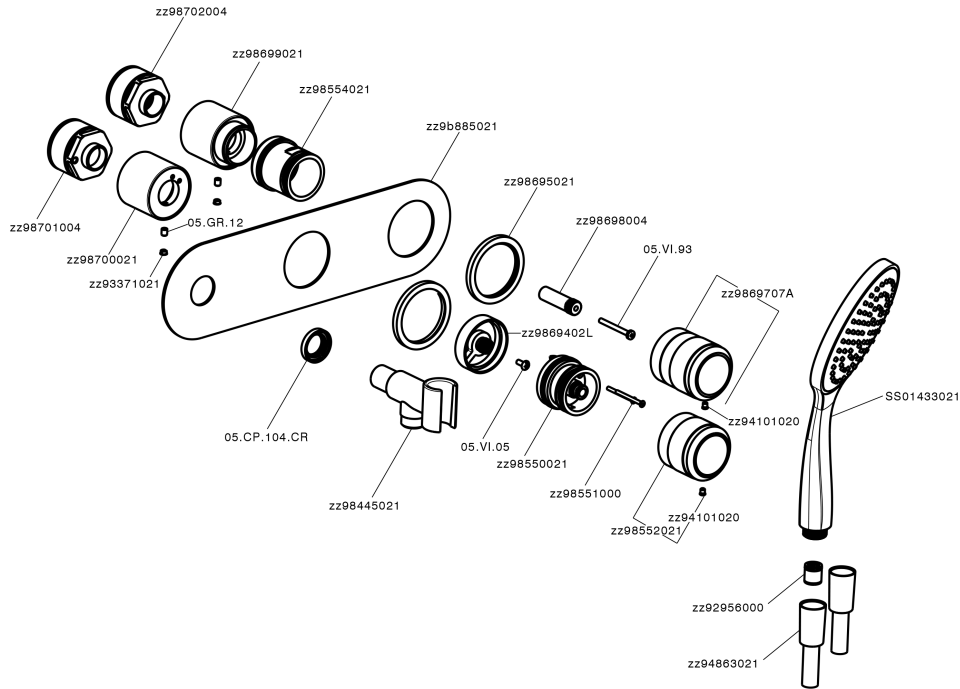

## Exposed part for con.thermo.shower valve, 2-outlet CHRONOS\_CR019640

CR019640

<https://en.huberitalia.com/exposed-part-for-con-thermo-shower-valve-2-outlet-chronos-cr019640>

**Concealed thermostatic bath mixer, 2-outlet CONCEALED\_ZB019340**

ZB019340

<https://en.huberitalia.com/concealed-thermostatic-bath-mixer-2-outlet-concealed-zb019340>

2025-04-03