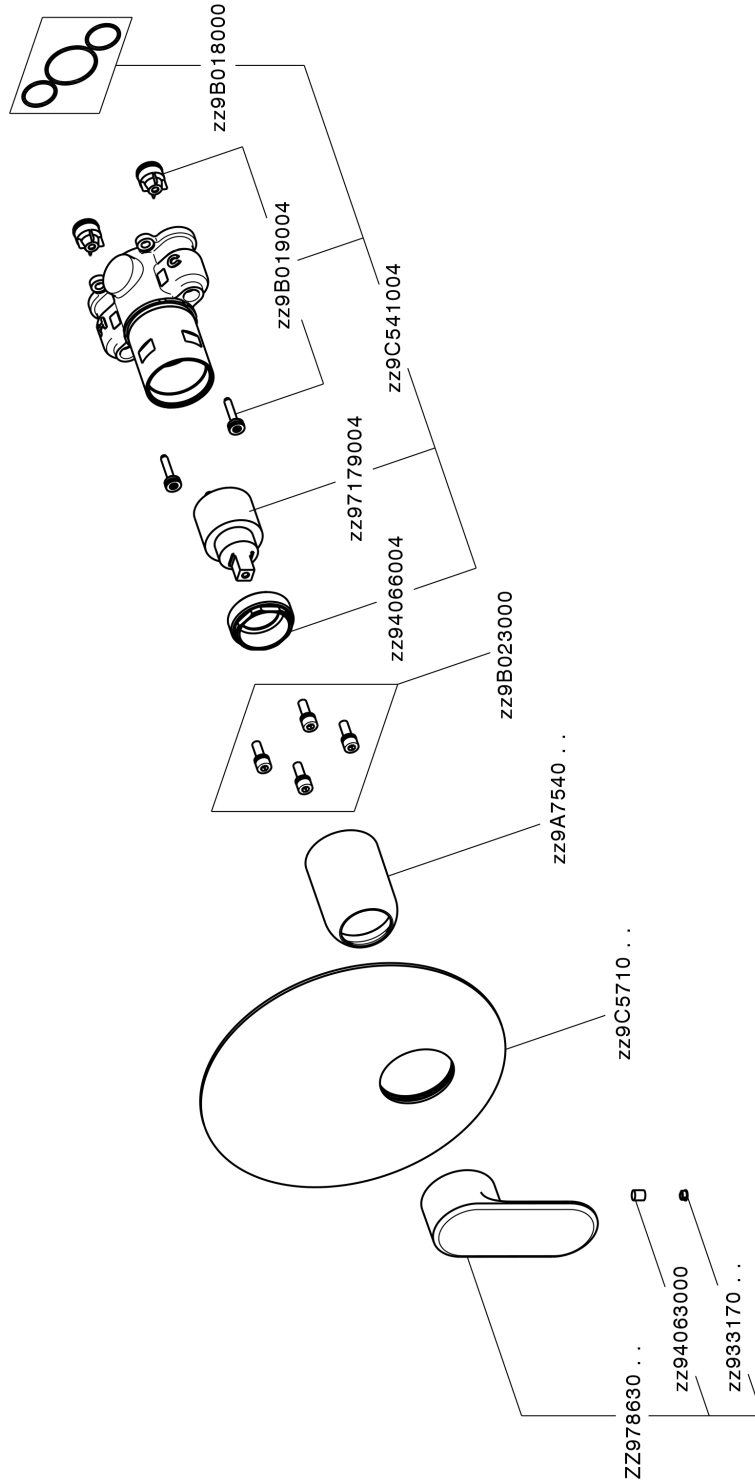

Exposed part for Single Lever One Box Valve ONE BOX_LY0BM010

MODEL **LY0BM010**

Exposed part for Single Lever One Box Valve, 1 Outlet, Minimum depth of installation: 67 mm, without concealed part, for items ZB00B030-ZB00B031

AVAILABLE FINISHINGS

-  **21** 21 Chrome
-  **2B** 2B Polished Nickel
-  **2F** 2F Brushed Nickel
-  **40** 40 Matt Black
-  **4Q** 4Q Matt White

CHARACTERISTICS

Cartridge Spare Parts **ZZ97179000**
35 mm Cartridge
 Installation **Concealed**
 Required concealed parts **ZB00B031**
ZB00B030

Exposed part for Single Lever One Box Valve ONE BOX_LY0BM010

LY0BM010

<https://en.huberitalia.com/exposed-part-for-single-lever-one-box-valve-one-box-ly0bm010>

One Box Universal Concealed Part ONE BOX_ZB00B031

MODEL **ZB00B031**

One Box Universal Concealed Part, for 1 or 2 or 3 outlet thermostatic or single lever, without trim kit, with noise reducers, with sealing gasket

AVAILABLE FINISHINGS

CHARACTERISTICS

Concealed **1**
Installation **Concealed**