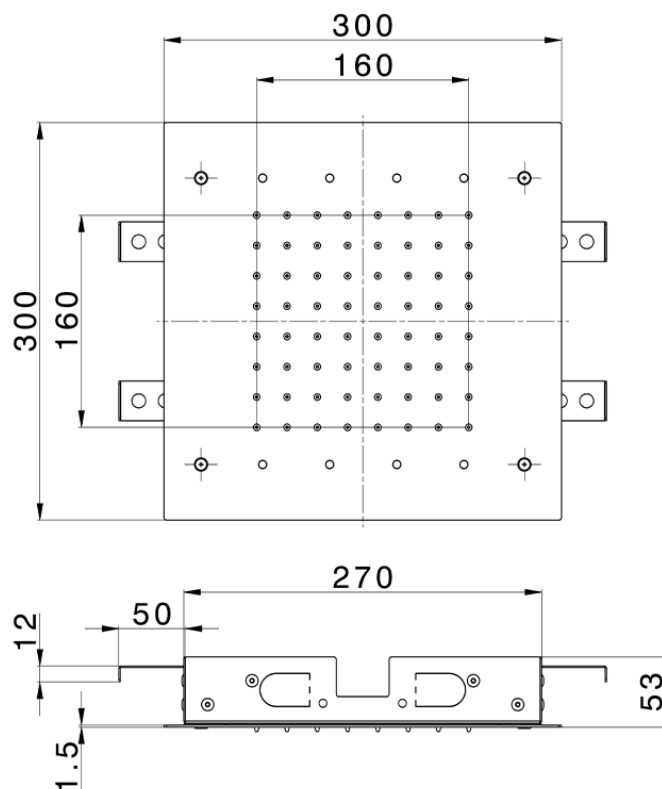

## 300x300 mm Ceiling showerheads ZEN\_ZS1C0360

ZS1C0360

<https://en.huberitalia.com/300x300-mm-ceiling-showerheads-zen-zs1c0360>

2024-11-15