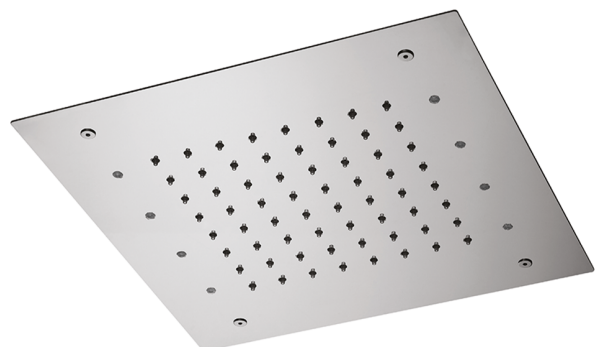

300x300 mm Ceiling showerheads ZEN_ZS1C0360

MODEL **ZS1C0360**

300x300 mm Ceiling showerheads, rain, chromotherapy functions, with remote control included, Stainless Steel AISI 304

AVAILABLE FINISHINGS

-  **40** 40 Matt Black
-  **4Q** 4Q Matt White
-  **D1** D1 Brushed Inox
-  **D2** D2 Polished Inox