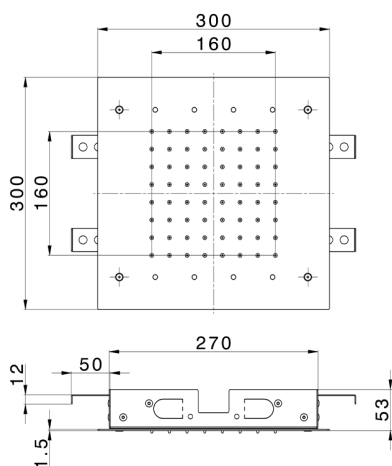

300x300 mm Ceiling showerheads ZEN_ZS1C0360

MODEL **ZS1C0360**

300x300 mm Ceiling showerheads, rain, chromotherapy functions, with remote control included, Stainless Steel AISI 304

AVAILABLE FINISHINGS

-  **40** 40 Matt Black
-  **4Q** 4Q Matt White
-  **D1** D1 Brushed Inox
-  **D2** D2 Polished Inox