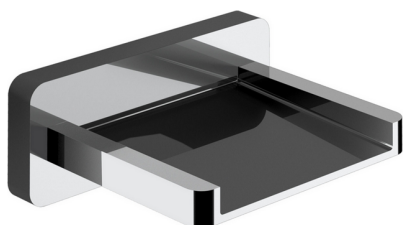

Spout COMPONENTS_ZB002190

MODEL **ZB002190**

Spout,cascade spray,1/2" M connection,138 mm length

AVAILABLE FINISHINGS

21 21 Chrome

2F 2F Brushed Nickel

2B 2B Polished Nickel

CHARACTERISTICS