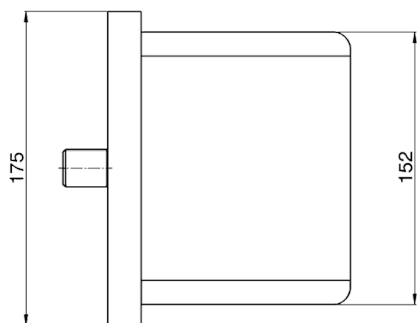

Spout COMPONENTS_ZB002190

MODEL **ZB002190**

Spout,cascade spray,1/2" M connection,138 mm length

AVAILABLE FINISHINGS

21 21 Chrome

2F 2F Brushed Nickel

2B 2B Polished Nickel

CHARACTERISTICS