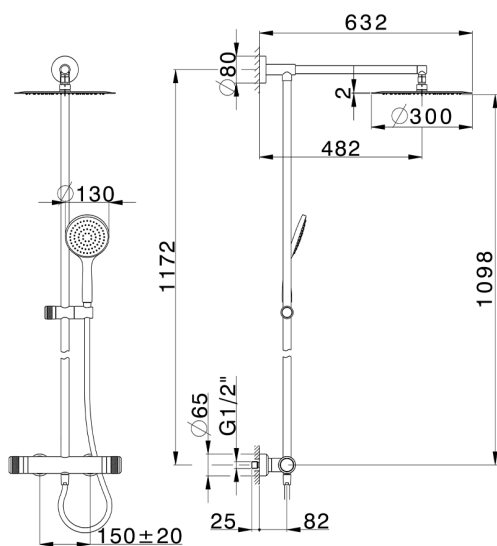

2-function Thermostatic shower set COLUMNS_CRC78060

MODEL **CRC78060**

2-function Thermostatic shower set, 2-outlet devia stop, not adjustable column, sliding handshower holder, 130 mm ABS Emotion one spray handshower, D.300 mm INOX round showerhead, 150 cm SUPREME smooth flexible hose

AVAILABLE FINISHINGS

CHARACTERISTICS

Cartridge Spare Parts **22.04A.AR - ZZ97279004**

Argo 2 (long filter) Thermostatic Valve

DeviaStop

The Huber Devia Stop technology allows to adjust the water flow and to direct it to the selected output point (overhead soaker, hand shower, etc).