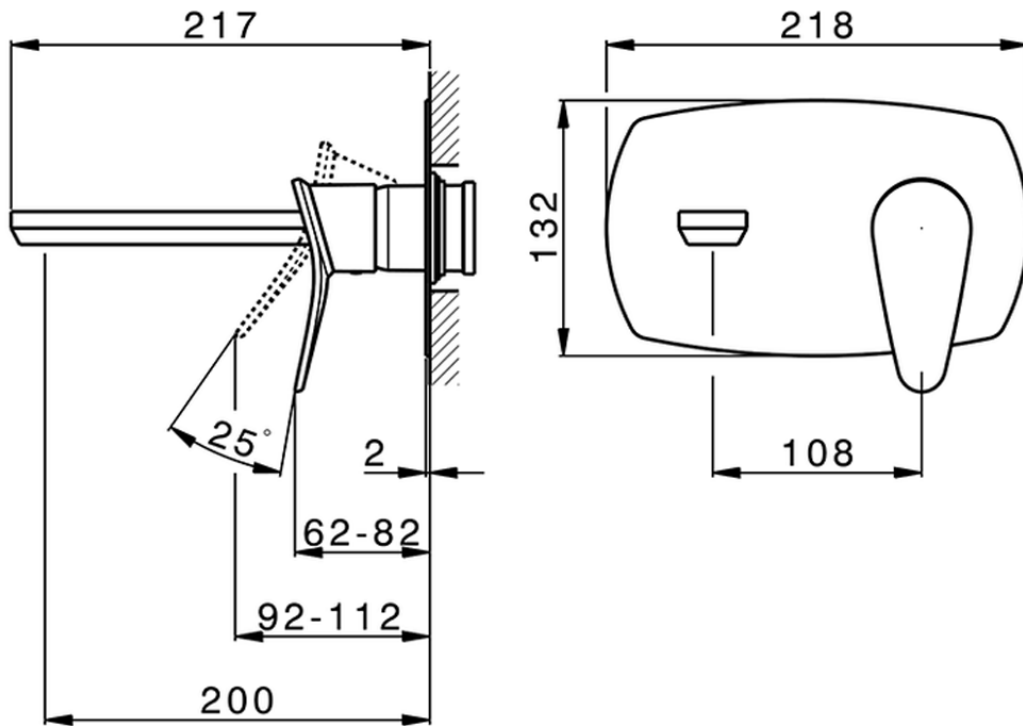

Exposed part for single lever washbasin valve HARLOCK_HC005514

HC005514

<https://en.huberitalia.com/exposed-part-for-single-lever-washbasin-valve-harlock-hc005514>

Piastra/Plate/Plaque/Platte/Placa

2-3mm: XX 56-76

10mm: XX 48-68