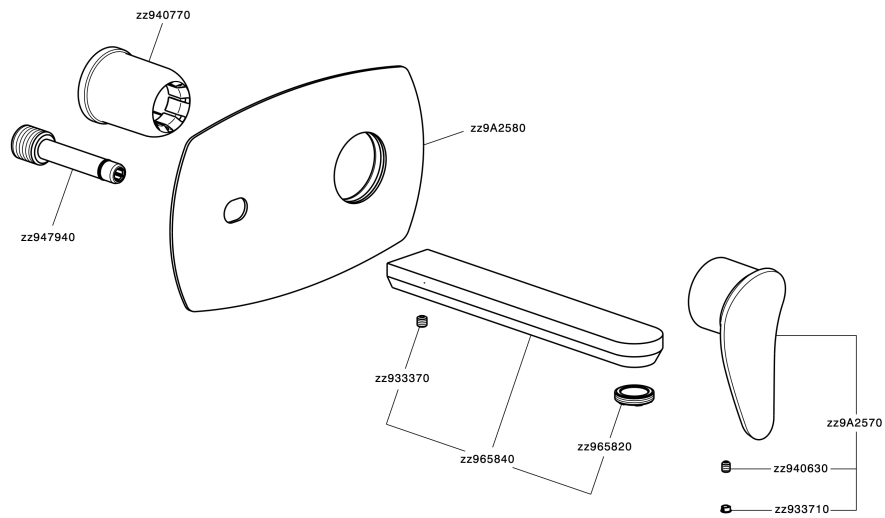

## Exposed part for single lever washbasin valve HARLOCK\_HC005514

HC005514

<https://en.huberitalia.com/exposed-part-for-single-lever-washbasin-valve-harlock-hc005514>

## Concealed single lever washbasin mixer Easy-Box CONCEALED\_ZB002450

ZB002450

<https://en.huberitalia.com/concealed-single-lever-washbasin-mixer-easy-box-concealed-zb002450>

2026-06-08