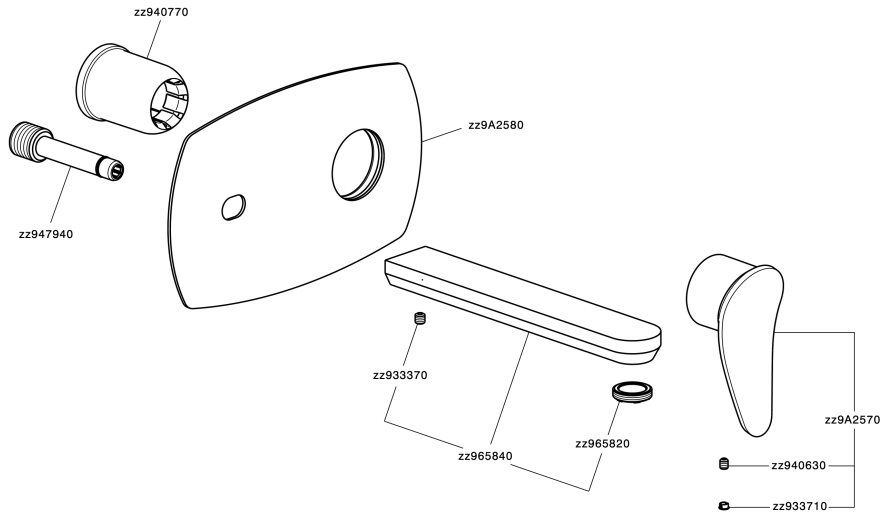

Exposed part for single lever washbasin valve HARLOCK_HC005514

HC005514

<https://en.huberitalia.com/exposed-part-for-single-lever-washbasin-valve-harlock-hc005514>

Concealed single lever washbasin mixer Easy-Box CONCEALED_ZB002450

ZB002450

<https://en.huberitalia.com/concealed-single-lever-washbasin-mixer-easy-box-concealed-zb002450>

2026-06-30