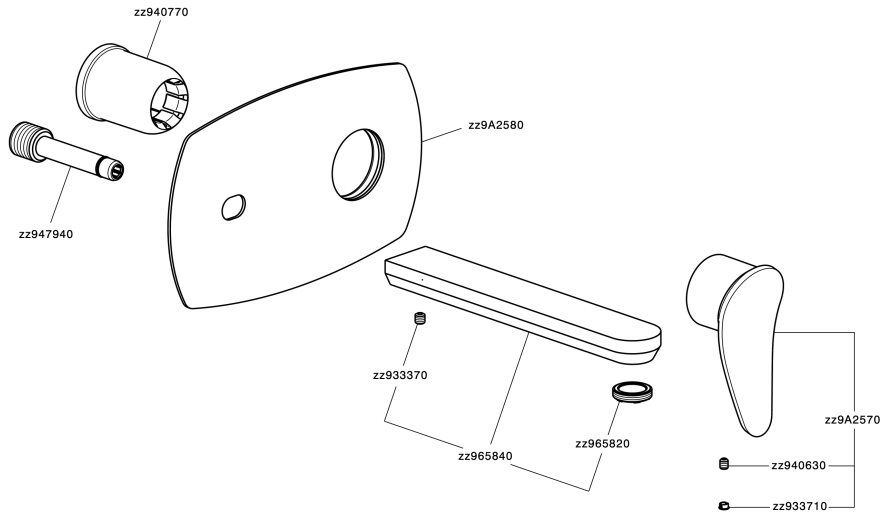

Exposed part for single lever washbasin valve HARLOCK_HC005514

HC005514

<https://en.huberitalia.com/exposed-part-for-single-lever-washbasin-valve-harlock-hc005514>

Concealed single lever washbasin mixer Easy-Box CONCEALED_ZB002450

ZB002450

<https://en.huberitalia.com/concealed-single-lever-washbasin-mixer-easy-box-concealed-zb002450>

2026-04-05