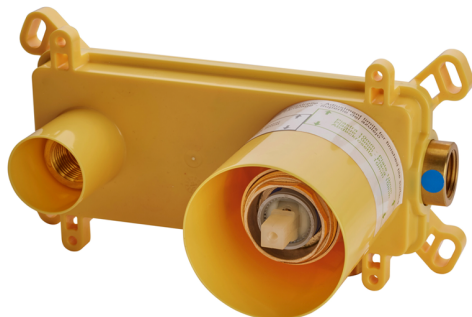

Exposed part for single lever washbasin valve HARLOCK_HC005514

MODEL **HC005514**

Exposed part for single lever washbasin valve, without concealed part, spout L.200 mm, for item Easy-Box ZB002450 and art. ZB025510

Exposed part for single lever washbasin valve HARLOCK_HC005514

HC005514

<https://en.huberitalia.com/exposed-part-for-single-lever-washbasin-valve-harlock-hc005514>

Concealed single lever washbasin mixer Easy-Box CONCEALED_ZB002450

MODEL **ZB002450**

Concealed single lever washbasin mixer
Easy-Box, with protection guard box, without trim kit

AVAILABLE FINISHINGS

CHARACTERISTICS

Installation	Concealed
Cartridge Spare Parts	ZZ95409000
35 mm Cartridge	
Concealed	1

Piastra/Plate/Plaque/Platte/Placa

2-3mm: XX 56-76

10mm: XX 48-68

DeviaStop

The Huber Devia Stop technology allows to adjust the water flow and to direct it to the selected output point (overhead soaker, hand shower, etc).