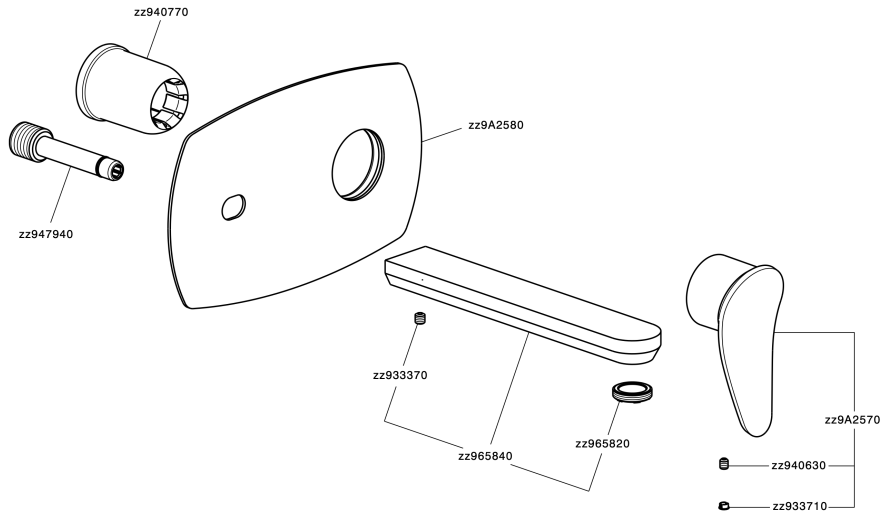

Exposed part for single lever washbasin valve HARLOCK_HC005514

MODEL **HC005514**

Exposed part for single lever washbasin valve, without concealed part, spout L.200 mm, for item Easy-Box ZB002450 and art. ZB025510

Exposed part for single lever washbasin valve HARLOCK_HC005514

HC005514

<https://en.huberitalia.com/exposed-part-for-single-lever-washbasin-valve-harlock-hc005514>

Concealed single lever washbasin mixer Easy-Box CONCEALED_ZB002450

MODEL **ZB002450**

Concealed single lever washbasin mixer
Easy-Box, with protection guard box, without trim kit

AVAILABLE FINISHINGS

CHARACTERISTICS

Installation	Concealed
Cartridge Spare Parts	ZZ95409000
35 mm Cartridge	
Concealed	1

Piastra/Plate/Plaque/Platte/Placa

2-3mm: XX 56-76

10mm: XX 48-68

DeviaStop

The Huber Devia Stop technology allows to adjust the water flow and to direct it to the selected output point (overhead soaker, hand shower, etc).