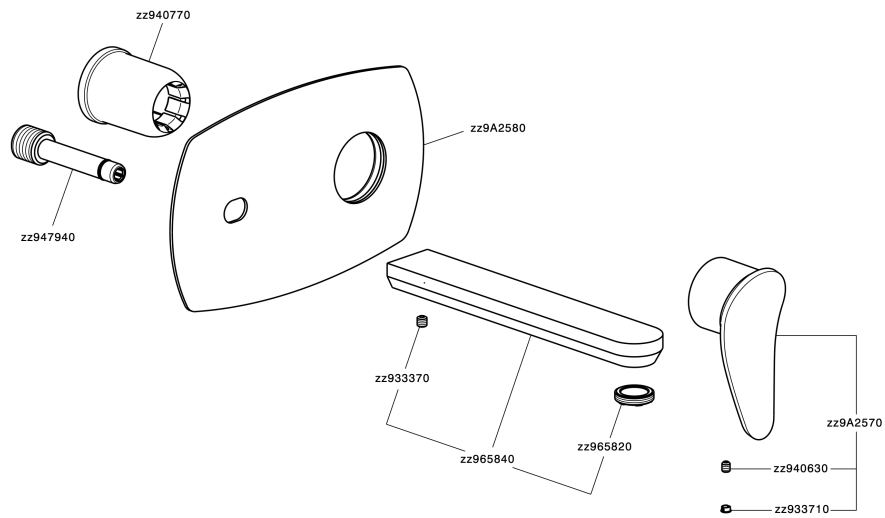

Exposed part for single lever washbasin valve HARLOCK_HC005514

MODEL **HC005514**

Exposed part for single lever washbasin valve, without concealed part, spout L.200 mm, for item Easy-Box ZB002450 and art. ZB025510

Exposed part for single lever washbasin valve HARLOCK_HC005514

HC005514

<https://en.huberitalia.com/exposed-part-for-single-lever-washbasin-valve-harlock-hc005514>

Concealed single lever washbasin mixer Easy-Box CONCEALED_ZB002450

MODEL **ZB002450**

Concealed single lever washbasin mixer
Easy-Box, with protection guard box, without trim kit

AVAILABLE FINISHINGS

CHARACTERISTICS

Installation	Concealed
Cartridge Spare Parts	ZZ95409000
35 mm Cartridge	
Concealed	1

Piastra/Plate/Plaque/Platte/Placa

2-3mm: XX 56-76

10mm: XX 48-68

DeviaStop

The Huber Devia Stop technology allows to adjust the water flow and to direct it to the selected output point (overhead soaker, hand shower, etc).