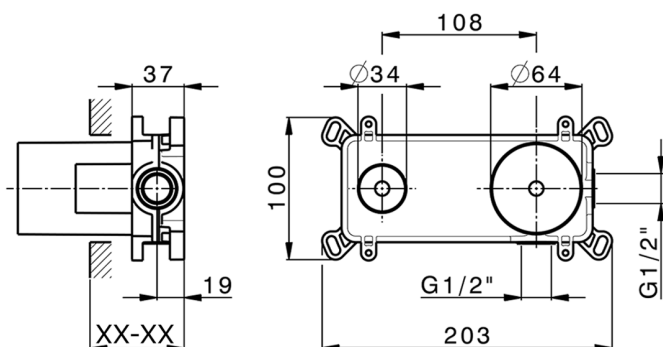

Exposed part for single lever washbasin valve HARLOCK_HC005514

MODEL **HC005514**

Exposed part for single lever washbasin valve, without concealed part, spout L.200 mm, for item Easy-Box ZB002450 and art. ZB025510

Exposed part for single lever washbasin valve HARLOCK_HC005514

HC005514

<https://en.huberitalia.com/exposed-part-for-single-lever-washbasin-valve-harlock-hc005514>

Concealed single lever washbasin mixer Easy-Box CONCEALED_ZB002450

MODEL **ZB002450**

Concealed single lever washbasin mixer
Easy-Box, with protection guard box, without trim kit

AVAILABLE FINISHINGS

CHARACTERISTICS

Installation	Concealed
Cartridge Spare Parts	ZZ95409000
35 mm Cartridge	
Concealed	1

Piastra/Plate/Plaque/Platte/Placa

2-3mm: XX 56-76

10mm: XX 48-68

DeviaStop

The Huber Devia Stop technology allows to adjust the water flow and to direct it to the selected output point (overhead soaker, hand shower, etc).