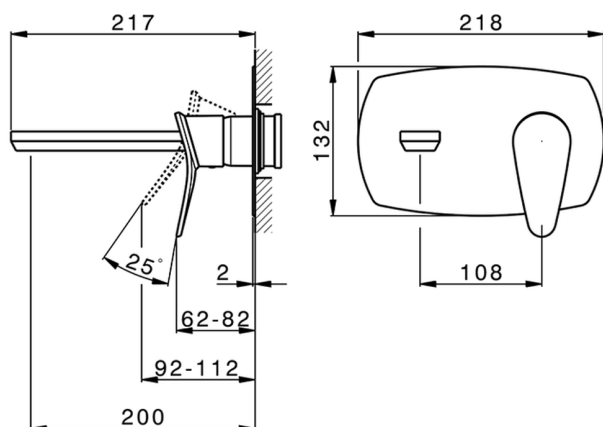

CHARACTERISTICS

Installation **Concealed**
Required concealed parts **ZB002450**