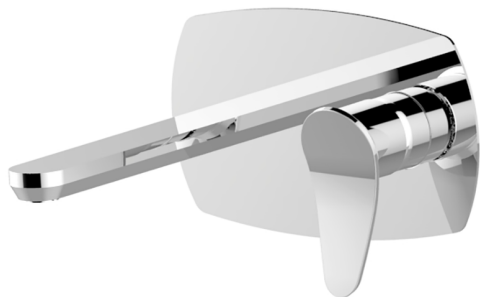

Exposed part for single lever washbasin valve HARLOCK_HC005514

MODEL **HC005514**

Exposed part for single lever washbasin valve, without concealed part, spout L.200 mm, for item Easy-Box ZB002450 and art. ZB025510

Exposed part for single lever washbasin valve HARLOCK_HC005514

HC005514

<https://en.huberitalia.com/exposed-part-for-single-lever-washbasin-valve-harlock-hc005514>

Concealed single lever washbasin mixer Easy-Box CONCEALED_ZB002450

MODEL **ZB002450**

Concealed single lever washbasin mixer
Easy-Box, with protection guard box, without trim kit

AVAILABLE FINISHINGS

CHARACTERISTICS

Installation	Concealed
Cartridge Spare Parts	ZZ95409000
35 mm Cartridge	
Concealed	1

Piastra/Plate/Plaque/Platte/Placa

2-3mm: XX 56-76

10mm: XX 48-68

DeviaStop

The Huber Devia Stop technology allows to adjust the water flow and to direct it to the selected output point (overhead soaker, hand shower, etc).