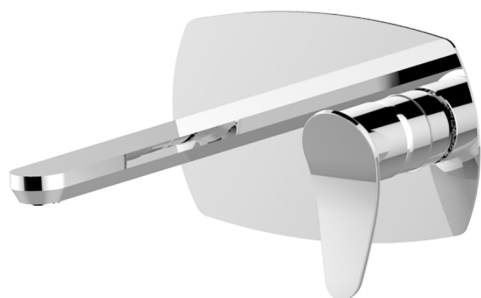

Exposed part for single lever washbasin valve HARLOCK_HC005514

MODEL **HC005514**

Exposed part for single lever washbasin valve, without concealed part, spout L.200 mm, for item Easy-Box ZB002450 and art. ZB025510

Exposed part for single lever washbasin valve HARLOCK_HC005514

HC005514

<https://en.huberitalia.com/exposed-part-for-single-lever-washbasin-valve-harlock-hc005514>

Concealed single lever washbasin mixer Easy-Box CONCEALED_ZB002450

MODEL **ZB002450**

Concealed single lever washbasin mixer
Easy-Box, with protection guard box, without trim kit

AVAILABLE FINISHINGS

CHARACTERISTICS

Installation	Concealed
Cartridge Spare Parts	ZZ95409000
35 mm Cartridge	
Concealed	1

Piastra/Plate/Plaque/Platte/Placa

2-3mm: XX 56-76

10mm: XX 48-68

DeviaStop

The Huber Devia Stop technology allows to adjust the water flow and to direct it to the selected output point (overhead soaker, hand shower, etc).