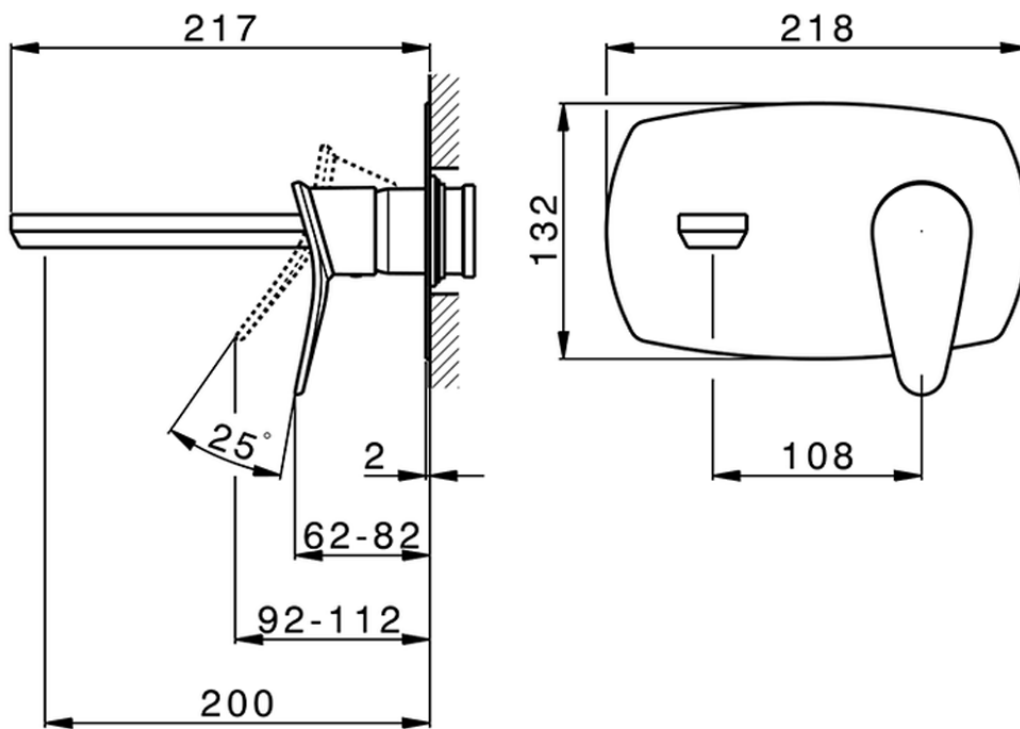

Exposed part for single lever washbasin valve HARLOCK_HC005514

HC005514

<https://en.huberitalia.com/exposed-part-for-single-lever-washbasin-valve-harlock-hc005514>

Piastra/Plate/Plaque/Platte/Placa

2-3mm: XX 56-76

10mm: XX 48-68