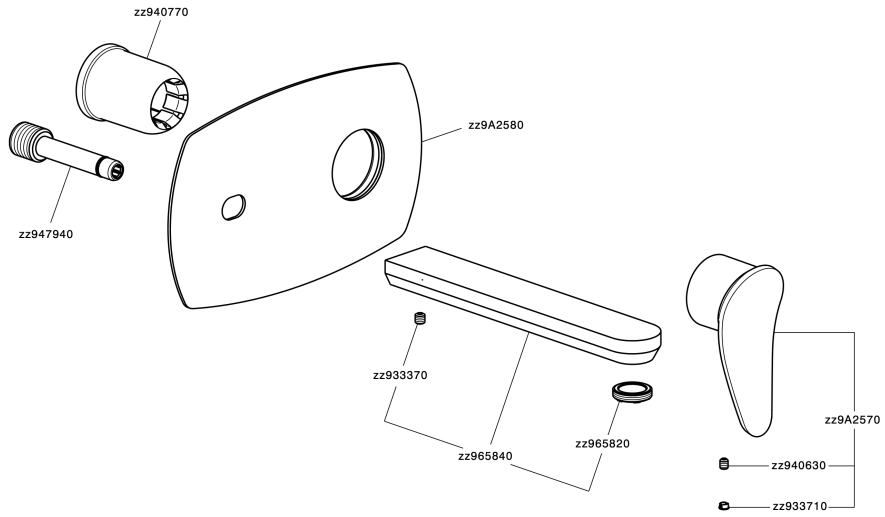

Exposed part for single lever washbasin valve HARLOCK_HC005514

HC005514

<https://en.huberitalia.com/exposed-part-for-single-lever-washbasin-valve-harlock-hc005514>

Concealed single lever washbasin mixer Easy-Box CONCEALED_ZB002450

ZB002450

<https://en.huberitalia.com/concealed-single-lever-washbasin-mixer-easy-box-concealed-zb002450>

2026-04-30