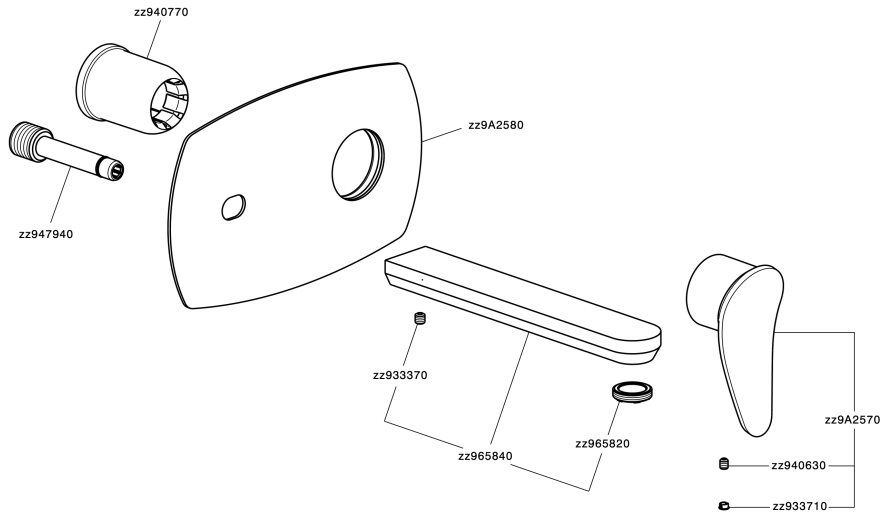

Exposed part for single lever washbasin valve HARLOCK_HC005514

HC005514

<https://en.huberitalia.com/exposed-part-for-single-lever-washbasin-valve-harlock-hc005514>

Concealed single lever washbasin mixer Easy-Box CONCEALED_ZB002450

ZB002450

<https://en.huberitalia.com/concealed-single-lever-washbasin-mixer-easy-box-concealed-zb002450>

2026-04-06