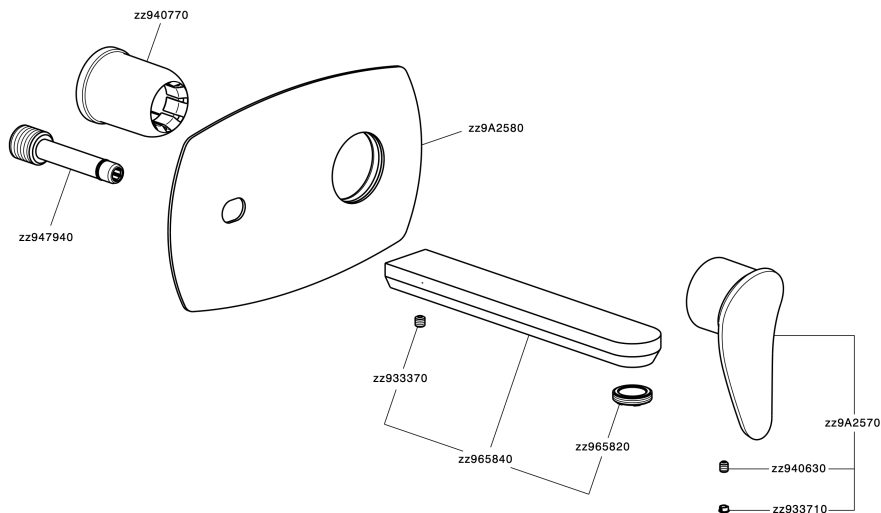

## Exposed part for single lever washbasin valve HARLOCK\_HC005514

HC005514

<https://en.huberitalia.com/exposed-part-for-single-lever-washbasin-valve-harlock-hc005514>

## Concealed single lever washbasin mixer Easy-Box CONCEALED\_ZB002450

ZB002450

<https://en.huberitalia.com/concealed-single-lever-washbasin-mixer-easy-box-concealed-zb002450>

2026-06-13