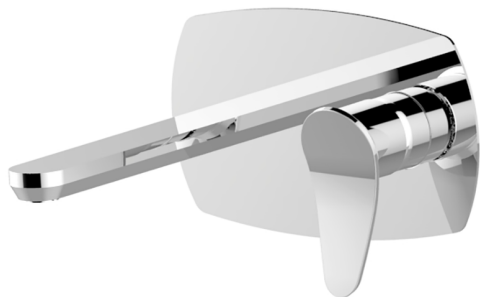

## Exposed part for single lever washbasin valve HARLOCK\_HC005514

MODEL **HC005514**

Exposed part for single lever washbasin valve, without concealed part, spout L.200 mm, for item Easy-Box ZB002450 and art. ZB025510

## Exposed part for single lever washbasin valve HARLOCK\_HC005514

HC005514

<https://en.huberitalia.com/exposed-part-for-single-lever-washbasin-valve-harlock-hc005514>

## Concealed single lever washbasin mixer Easy-Box CONCEALED\_ZB002450

MODEL **ZB002450**

Concealed single lever washbasin mixer  
Easy-Box, with protection guard box, without trim kit

AVAILABLE FINISHINGS

### DeviaStop

The Huber Devia Stop technology allows to adjust the water flow and to direct it to the selected output point (overhead soaker, hand shower, etc).

2026-06-13