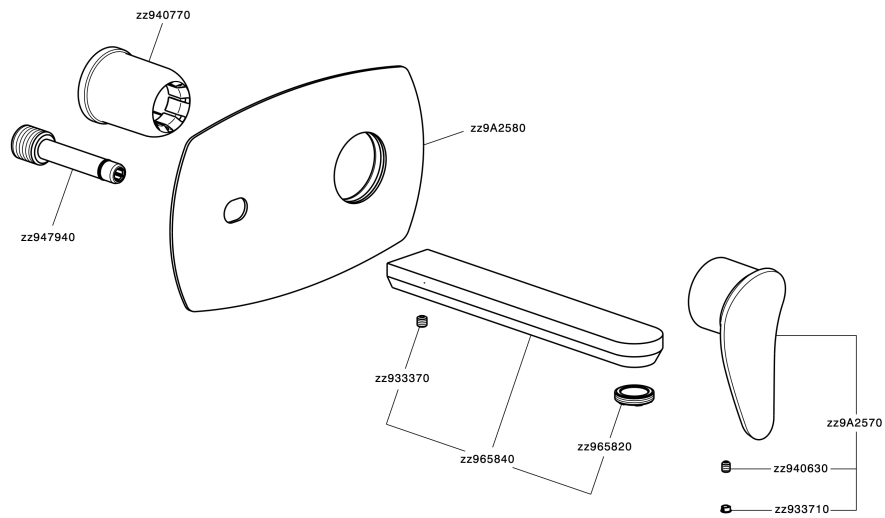

Exposed part for single lever washbasin valve HARLOCK_HC005514

HC005514

<https://en.huberitalia.com/exposed-part-for-single-lever-washbasin-valve-harlock-hc005514>

Concealed single lever washbasin mixer Easy-Box CONCEALED_ZB002450

ZB002450

<https://en.huberitalia.com/concealed-single-lever-washbasin-mixer-easy-box-concealed-zb002450>

2026-04-06