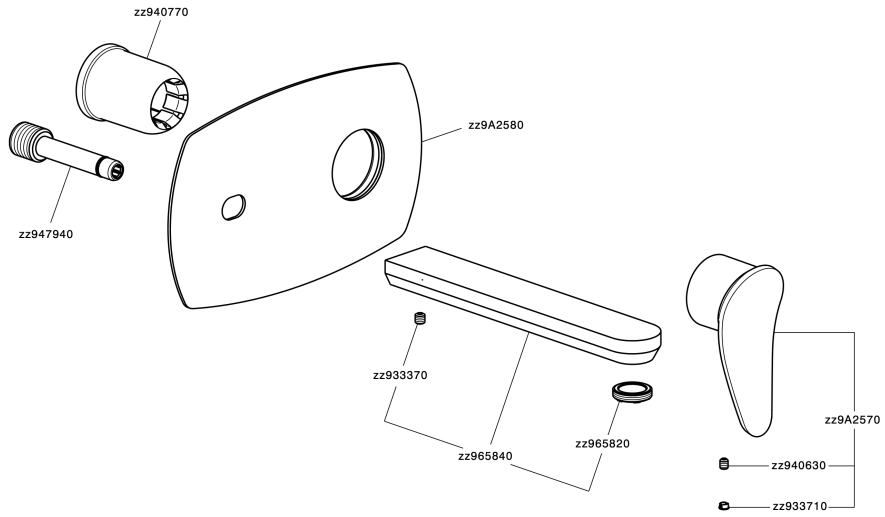

## Exposed part for single lever washbasin valve HARLOCK\_HC005514

HC005514

<https://en.huberitalia.com/exposed-part-for-single-lever-washbasin-valve-harlock-hc005514>

## Concealed single lever washbasin mixer Easy-Box CONCEALED\_ZB002450

ZB002450

<https://en.huberitalia.com/concealed-single-lever-washbasin-mixer-easy-box-concealed-zb002450>

2026-06-13