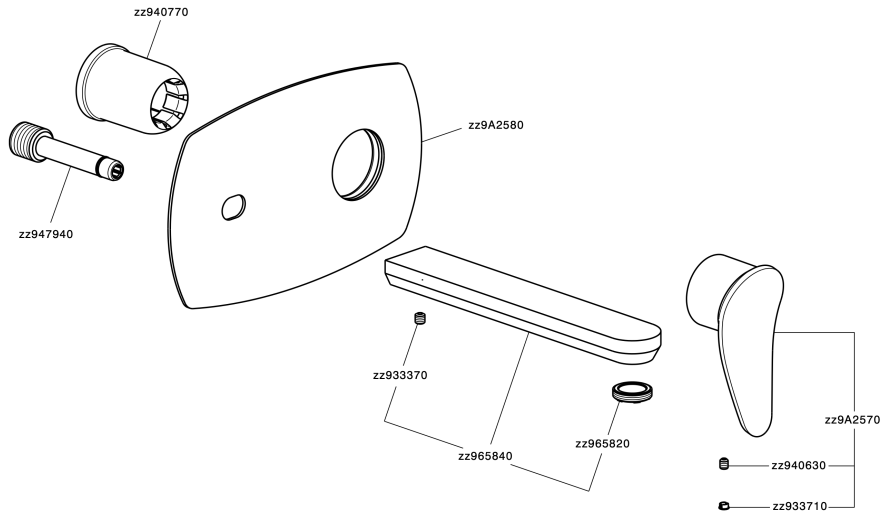

## Exposed part for single lever washbasin valve HARLOCK\_HC005514

MODEL **HC005514**

Exposed part for single lever washbasin valve, without concealed part, spout L.200 mm, for item Easy-Box ZB002450 and art. ZB025510

## Exposed part for single lever washbasin valve HARLOCK\_HC005514

HC005514

<https://en.huberitalia.com/exposed-part-for-single-lever-washbasin-valve-harlock-hc005514>

## Concealed single lever washbasin mixer Easy-Box CONCEALED\_ZB002450

MODEL **ZB002450**

Concealed single lever washbasin mixer  
Easy-Box, with protection guard box, without trim kit

AVAILABLE FINISHINGS

CHARACTERISTICS

Installation	<b>Concealed</b>
Cartridge Spare Parts	<b>ZZ95409000</b>
<b>35 mm Cartridge</b>	
Concealed	<b>1</b>

Piastra/Plate/Plaque/Platte/Placa

2-3mm: XX 56-76

10mm: XX 48-68