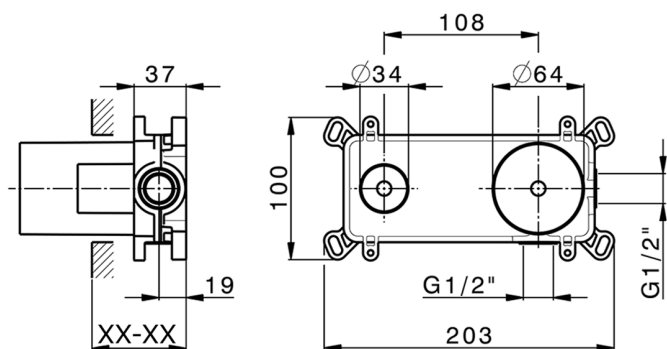

## Exposed part for single lever washbasin valve HARLOCK\_HC005514

HC005514

<https://en.huberitalia.com/exposed-part-for-single-lever-washbasin-valve-harlock-hc005514>

## Concealed single lever washbasin mixer Easy-Box CONCEALED\_ZB002450

MODEL **ZB002450**

Concealed single lever washbasin mixer  
Easy-Box, with protection guard box, without trim kit

AVAILABLE FINISHINGS

CHARACTERISTICS

Installation	<b>Concealed</b>
Cartridge Spare Parts	<b>ZZ95409000</b>
<b>35 mm Cartridge</b>	
Concealed	<b>1</b>

Piastra/Plate/Plaque/Platte/Placa

2-3mm: XX 56-76

10mm: XX 48-68