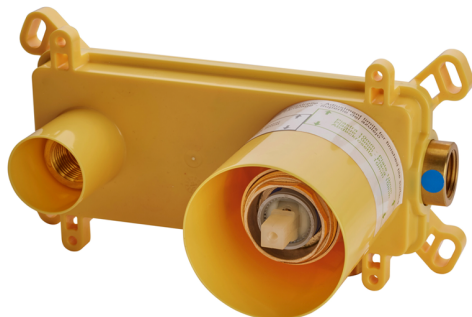

## Exposed part for single lever washbasin valve HARLOCK\_HC005514

MODEL **HC005514**

Exposed part for single lever washbasin valve, without concealed part, spout L.200 mm, for item Easy-Box ZB002450 and art. ZB025510

## Exposed part for single lever washbasin valve HARLOCK\_HC005514

HC005514

<https://en.huberitalia.com/exposed-part-for-single-lever-washbasin-valve-harlock-hc005514>

## Concealed single lever washbasin mixer Easy-Box CONCEALED\_ZB002450

MODEL **ZB002450**

Concealed single lever washbasin mixer  
Easy-Box, with protection guard box, without trim kit

AVAILABLE FINISHINGS

CHARACTERISTICS

Installation	<b>Concealed</b>
Cartridge Spare Parts	<b>ZZ95409000</b>
<b>35 mm Cartridge</b>	
Concealed	<b>1</b>

Piastra/Plate/Plaque/Platte/Placa

2-3mm: XX 56-76

10mm: XX 48-68