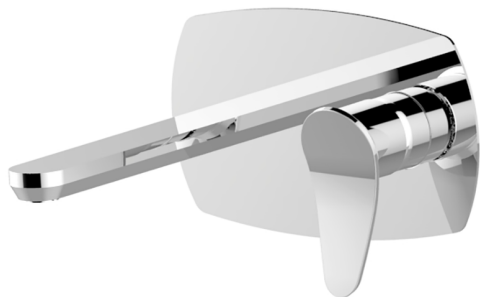

## Exposed part for single lever washbasin valve HARLOCK\_HC005514

MODEL **HC005514**

Exposed part for single lever washbasin valve, without concealed part, spout L.200 mm, for item Easy-Box ZB002450 and art. ZB025510

## Exposed part for single lever washbasin valve HARLOCK\_HC005514

HC005514

<https://en.huberitalia.com/exposed-part-for-single-lever-washbasin-valve-harlock-hc005514>

## Concealed single lever washbasin mixer Easy-Box CONCEALED\_ZB002450

MODEL **ZB002450**

Concealed single lever washbasin mixer  
Easy-Box, with protection guard box, without trim kit

AVAILABLE FINISHINGS