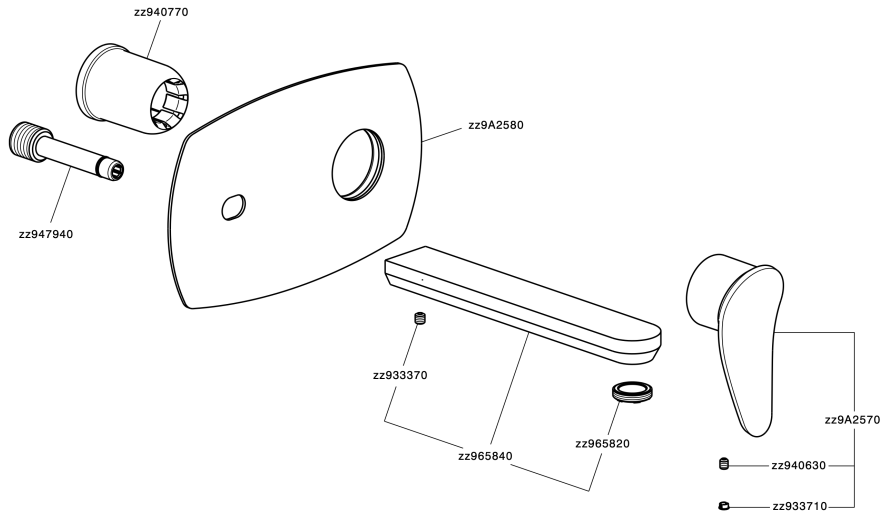

## Exposed part for single lever washbasin valve HARLOCK\_HC005514

MODEL **HC005514**

Exposed part for single lever washbasin valve, without concealed part, spout L.200 mm, for item Easy-Box ZB002450 and art. ZB025510

## Exposed part for single lever washbasin valve HARLOCK\_HC005514

HC005514

<https://en.huberitalia.com/exposed-part-for-single-lever-washbasin-valve-harlock-hc005514>

## Concealed single lever washbasin mixer Easy-Box CONCEALED\_ZB002450

MODEL **ZB002450**

Concealed single lever washbasin mixer  
Easy-Box, with protection guard box, without trim kit

AVAILABLE FINISHINGS

CHARACTERISTICS

Installation	<b>Concealed</b>
Cartridge Spare Parts	<b>ZZ95409000</b>
<b>35 mm Cartridge</b>	
Concealed	<b>1</b>

Piastra/Plate/Plaque/Platte/Placa

2-3mm: XX 56-76

10mm: XX 48-68