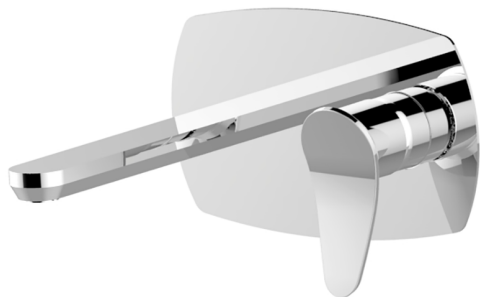

## Exposed part for single lever washbasin valve HARLOCK\_HC005514

MODEL **HC005514**

Exposed part for single lever washbasin valve, without concealed part, spout L.200 mm, for item Easy-Box ZB002450 and art. ZB025510

## Exposed part for single lever washbasin valve HARLOCK\_HC005514

HC005514

<https://en.huberitalia.com/exposed-part-for-single-lever-washbasin-valve-harlock-hc005514>

## Concealed single lever washbasin mixer Easy-Box CONCEALED\_ZB002450

MODEL **ZB002450**

Concealed single lever washbasin mixer  
Easy-Box, with protection guard box, without trim kit

AVAILABLE FINISHINGS

### DeviaStop

The Huber Devia Stop technology allows to adjust the water flow and to direct it to the selected output point (overhead soaker, hand shower, etc).

2026-05-19