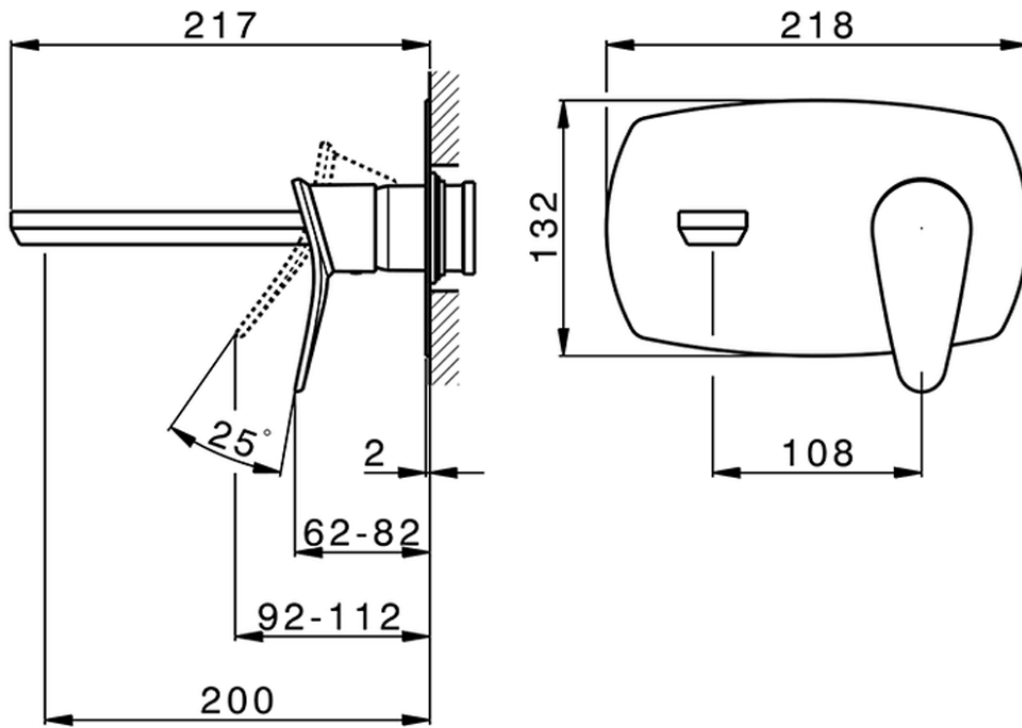

## Exposed part for single lever washbasin valve HARLOCK\_HC005514

HC005514

<https://en.huberitalia.com/exposed-part-for-single-lever-washbasin-valve-harlock-hc005514>

Piastra/Plate/Plaque/Platte/Placa

2-3mm: XX 56-76

10mm: XX 48-68