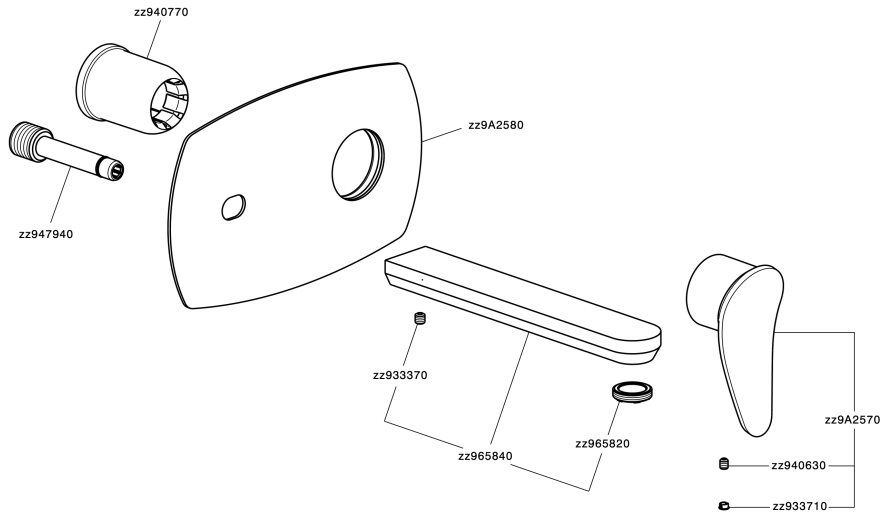

Exposed part for single lever washbasin valve HARLOCK_HC005514

HC005514

<https://en.huberitalia.com/exposed-part-for-single-lever-washbasin-valve-harlock-hc005514>

Concealed single lever washbasin mixer Easy-Box CONCEALED_ZB002450

ZB002450

<https://en.huberitalia.com/concealed-single-lever-washbasin-mixer-easy-box-concealed-zb002450>

2026-06-09