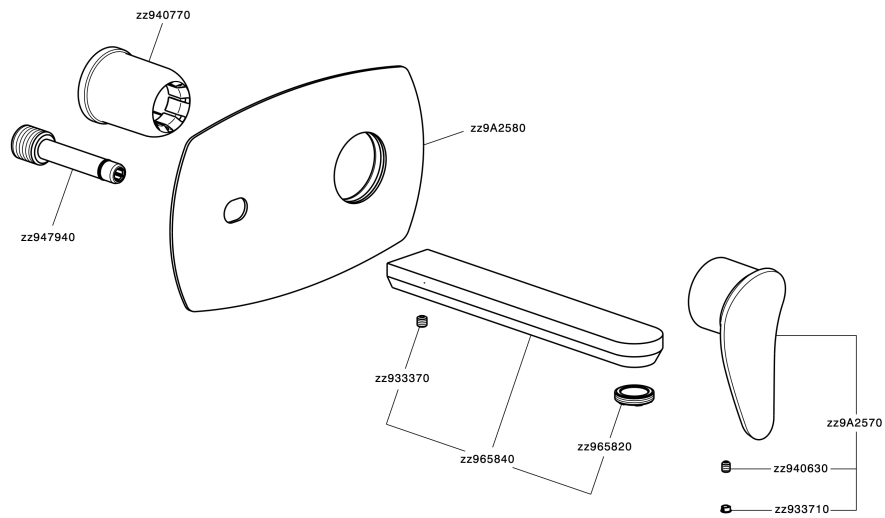

Exposed part for single lever washbasin valve HARLOCK_HC005514

HC005514

<https://en.huberitalia.com/exposed-part-for-single-lever-washbasin-valve-harlock-hc005514>

Concealed single lever washbasin mixer Easy-Box CONCEALED_ZB002450

ZB002450

<https://en.huberitalia.com/concealed-single-lever-washbasin-mixer-easy-box-concealed-zb002450>

2026-06-30