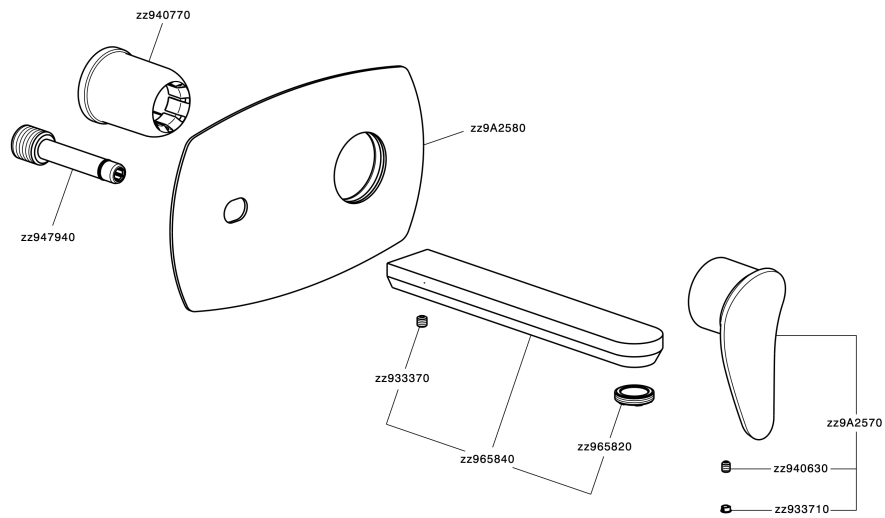

Exposed part for single lever washbasin valve HARLOCK_HC005514

HC005514

<https://en.huberitalia.com/exposed-part-for-single-lever-washbasin-valve-harlock-hc005514>

Concealed single lever washbasin mixer Easy-Box CONCEALED_ZB002450

ZB002450

<https://en.huberitalia.com/concealed-single-lever-washbasin-mixer-easy-box-concealed-zb002450>

2026-05-19