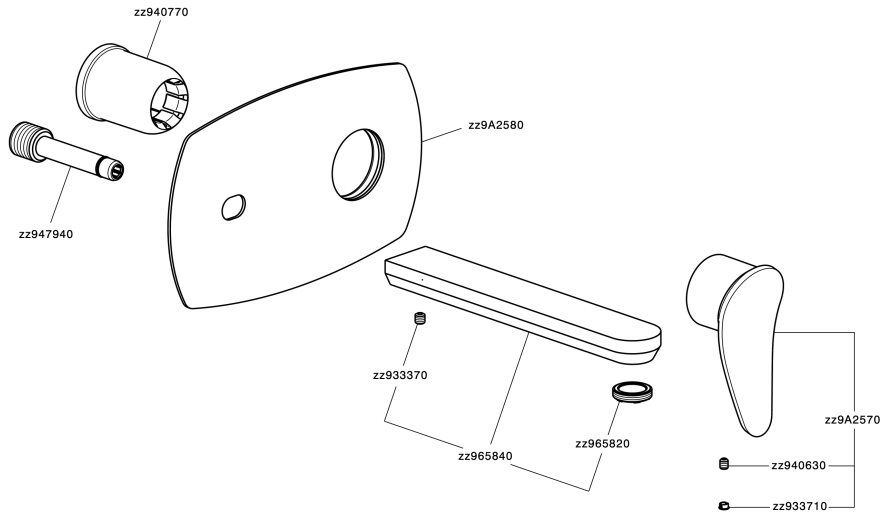

Exposed part for single lever washbasin valve HARLOCK_HC005514

HC005514

<https://en.huberitalia.com/exposed-part-for-single-lever-washbasin-valve-harlock-hc005514>

Concealed single lever washbasin mixer Easy-Box CONCEALED_ZB002450

ZB002450

<https://en.huberitalia.com/concealed-single-lever-washbasin-mixer-easy-box-concealed-zb002450>

2026-04-28