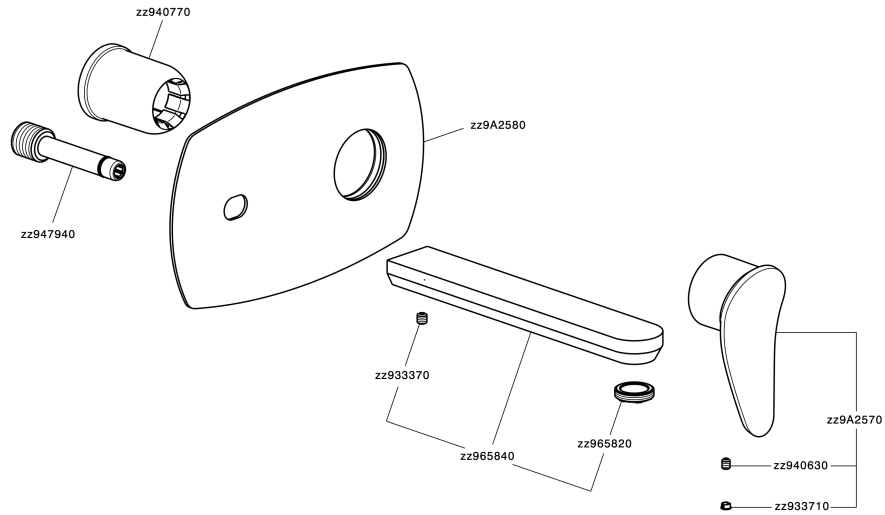

## Exposed part for single lever washbasin valve HARLOCK\_HC005514

MODEL **HC005514**

Exposed part for single lever washbasin valve, without concealed part, spout L.200 mm, for item Easy-Box ZB002450 and art. ZB025510

## Exposed part for single lever washbasin valve HARLOCK\_HC005514

HC005514

<https://en.huberitalia.com/exposed-part-for-single-lever-washbasin-valve-harlock-hc005514>

## Concealed single lever washbasin mixer Easy-Box CONCEALED\_ZB002450

MODEL **ZB002450**

Concealed single lever washbasin mixer  
Easy-Box, with protection guard box, without trim kit

AVAILABLE FINISHINGS

CHARACTERISTICS

Installation	<b>Concealed</b>
Cartridge Spare Parts	<b>ZZ95409000</b>
<b>35 mm Cartridge</b>	
Concealed	<b>1</b>

Piastra/Plate/Plaque/Platte/Placa

2-3mm: XX 56-76

10mm: XX 48-68