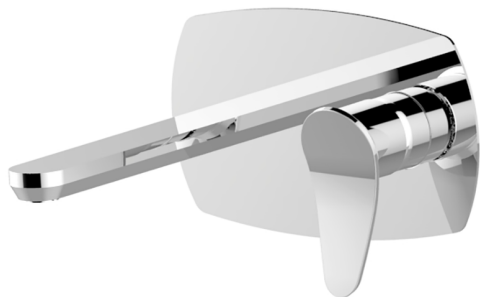

## Exposed part for single lever washbasin valve HARLOCK\_HC005514

MODEL **HC005514**

Exposed part for single lever washbasin valve, without concealed part, spout L.200 mm, for item Easy-Box ZB002450 and art. ZB025510

## Exposed part for single lever washbasin valve HARLOCK\_HC005514

HC005514

<https://en.huberitalia.com/exposed-part-for-single-lever-washbasin-valve-harlock-hc005514>

## Concealed single lever washbasin mixer Easy-Box CONCEALED\_ZB002450

MODEL **ZB002450**

Concealed single lever washbasin mixer  
Easy-Box, with protection guard box, without trim kit

AVAILABLE FINISHINGS

### DeviaStop

The Huber Devia Stop technology allows to adjust the water flow and to direct it to the selected output point (overhead soaker, hand shower, etc).

2026-06-09