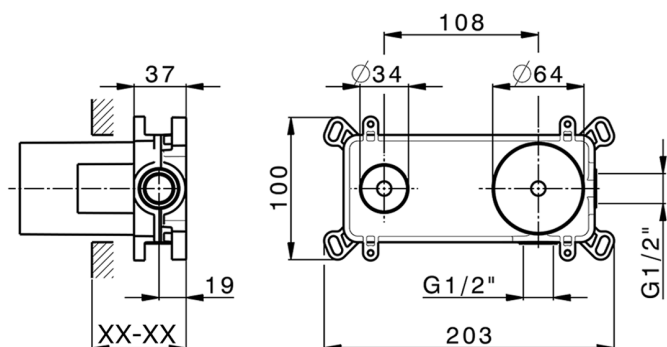

Exposed part for single lever washbasin valve HARLOCK_HC005514

MODEL **HC005514**

Exposed part for single lever washbasin valve, without concealed part, spout L.200 mm, for item Easy-Box ZB002450 and art. ZB025510

Exposed part for single lever washbasin valve HARLOCK_HC005514

HC005514

<https://en.huberitalia.com/exposed-part-for-single-lever-washbasin-valve-harlock-hc005514>

Concealed single lever washbasin mixer Easy-Box CONCEALED_ZB002450

MODEL **ZB002450**

Concealed single lever washbasin mixer
Easy-Box, with protection guard box, without trim kit

AVAILABLE FINISHINGS

04 04 Without finishing

CHARACTERISTICS

Installation	Concealed
Cartridge Spare Parts	ZZ95409000
35 mm Cartridge	
Concealed	1

Piastra/Plate/Plaque/Platte/Placa

2-3mm: XX 56-76

10mm: XX 48-68

DeviaStop

The Huber Devia Stop technology allows to adjust the water flow and to direct it to the selected output point (overhead soaker, hand shower, etc).