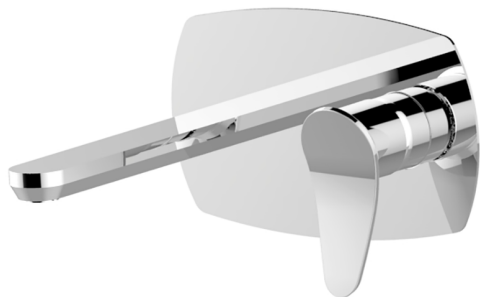

Exposed part for single lever washbasin valve HARLOCK_HC005514

MODEL **HC005514**

Exposed part for single lever washbasin valve, without concealed part, spout L.200 mm, for item Easy-Box ZB002450 and art. ZB025510

Exposed part for single lever washbasin valve HARLOCK_HC005514

HC005514

<https://en.huberitalia.com/exposed-part-for-single-lever-washbasin-valve-harlock-hc005514>

Concealed single lever washbasin mixer Easy-Box CONCEALED_ZB002450

MODEL **ZB002450**

Concealed single lever washbasin mixer
Easy-Box, with protection guard box, without trim kit

AVAILABLE FINISHINGS

04 04 Without finishing

CHARACTERISTICS

Installation	Concealed
Cartridge Spare Parts	ZZ95409000
35 mm Cartridge	
Concealed	1

Piastra/Plate/Plaque/Platte/Placa

2-3mm: XX 56-76

10mm: XX 48-68

DeviaStop

The Huber Devia Stop technology allows to adjust the water flow and to direct it to the selected output point (overhead soaker, hand shower, etc).