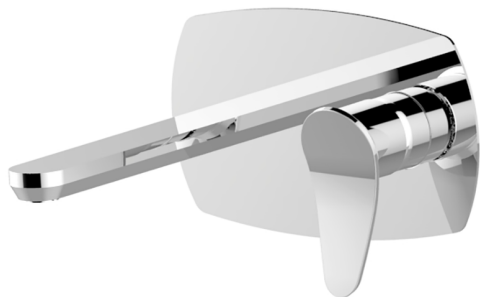

## Exposed part for single lever washbasin valve HARLOCK\_HC005514

MODEL **HC005514**

Exposed part for single lever washbasin valve, without concealed part, spout L.200 mm, for item Easy-Box ZB002450 and art. ZB025510

## Exposed part for single lever washbasin valve HARLOCK\_HC005514

HC005514

<https://en.huberitalia.com/exposed-part-for-single-lever-washbasin-valve-harlock-hc005514>

## Concealed single lever washbasin mixer Easy-Box CONCEALED\_ZB002450

MODEL **ZB002450**

Concealed single lever washbasin mixer  
Easy-Box, with protection guard box, without trim kit

AVAILABLE FINISHINGS

### DeviaStop

The Huber Devia Stop technology allows to adjust the water flow and to direct it to the selected output point (overhead soaker, hand shower, etc).

2026-04-28