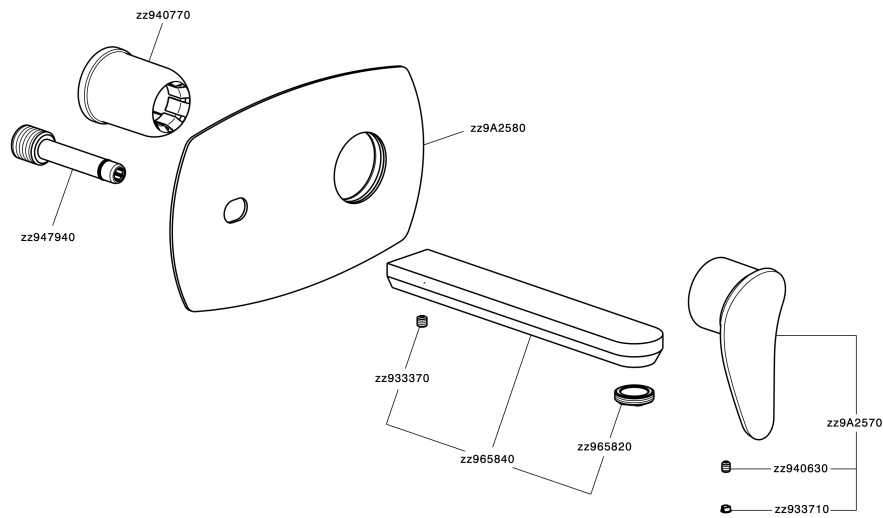

Exposed part for single lever washbasin valve HARLOCK_HC005514

MODEL **HC005514**

Exposed part for single lever washbasin valve, without concealed part, spout L.200 mm, for item Easy-Box ZB002450 and art. ZB025510

Exposed part for single lever washbasin valve HARLOCK_HC005514

HC005514

<https://en.huberitalia.com/exposed-part-for-single-lever-washbasin-valve-harlock-hc005514>

Concealed single lever washbasin mixer Easy-Box CONCEALED_ZB002450

MODEL **ZB002450**

Concealed single lever washbasin mixer
Easy-Box, with protection guard box, without trim kit

AVAILABLE FINISHINGS

04 04 Without finishing

CHARACTERISTICS

Installation	Concealed
Cartridge Spare Parts	ZZ95409000
35 mm Cartridge	
Concealed	1

Piastra/Plate/Plaque/Platte/Placa

2-3mm: XX 56-76

10mm: XX 48-68

DeviaStop

The Huber Devia Stop technology allows to adjust the water flow and to direct it to the selected output point (overhead soaker, hand shower, etc).