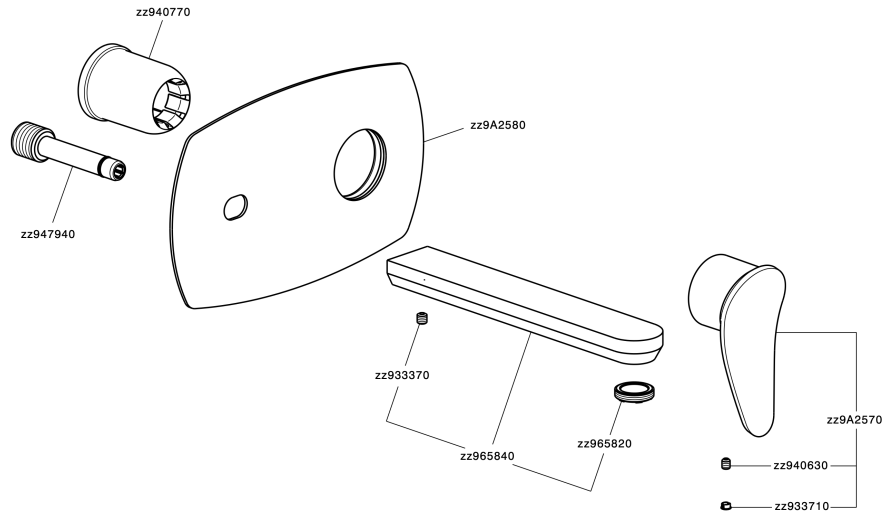

## Exposed part for single lever washbasin valve HARLOCK\_HC005514

MODEL **HC005514**

Exposed part for single lever washbasin valve, without concealed part, spout L.200 mm, for item Easy-Box ZB002450 and art. ZB025510

## Exposed part for single lever washbasin valve HARLOCK\_HC005514

HC005514

<https://en.huberitalia.com/exposed-part-for-single-lever-washbasin-valve-harlock-hc005514>

## Concealed single lever washbasin mixer Easy-Box CONCEALED\_ZB002450

MODEL **ZB002450**

Concealed single lever washbasin mixer  
Easy-Box, with protection guard box, without trim kit

AVAILABLE FINISHINGS

CHARACTERISTICS

Installation	<b>Concealed</b>
Cartridge Spare Parts	<b>ZZ95409000</b>
<b>35 mm Cartridge</b>	
Concealed	<b>1</b>

Piastra/Plate/Plaque/Platte/Placa

2-3mm: XX 56-76

10mm: XX 48-68