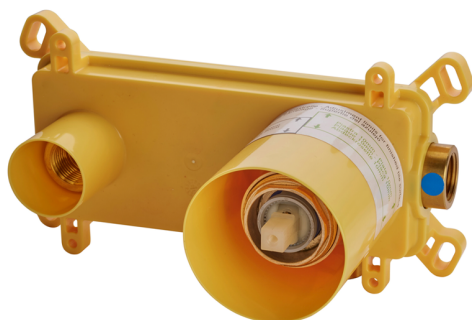

Exposed part for single lever washbasin valve HARLOCK_HC005514

MODEL **HC005514**

Exposed part for single lever washbasin valve, without concealed part, spout L.200 mm, for item Easy-Box ZB002450 and art. ZB025510

Exposed part for single lever washbasin valve HARLOCK_HC005514

HC005514

<https://en.huberitalia.com/exposed-part-for-single-lever-washbasin-valve-harlock-hc005514>

Concealed single lever washbasin mixer Easy-Box CONCEALED_ZB002450

MODEL **ZB002450**

Concealed single lever washbasin mixer
Easy-Box, with protection guard box, without trim kit

AVAILABLE FINISHINGS

04 04 Without finishing

CHARACTERISTICS

Installation	Concealed
Cartridge Spare Parts	ZZ95409000
35 mm Cartridge	
Concealed	1

Piastra/Plate/Plaque/Platte/Placa

2-3mm: XX 56-76

10mm: XX 48-68

DeviaStop

The Huber Devia Stop technology allows to adjust the water flow and to direct it to the selected output point (overhead soaker, hand shower, etc).