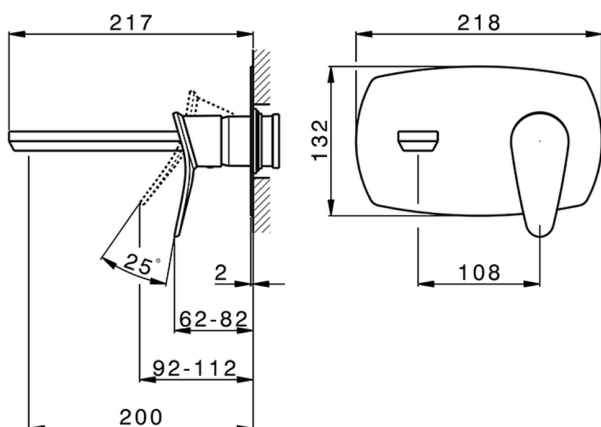

Exposed part for single lever washbasin valve HARLOCK_HC005514

MODEL **HC005514**

Exposed part for single lever washbasin valve, without concealed part, spout L.200 mm, for item Easy-Box ZB002450 and art. ZB025510

Exposed part for single lever washbasin valve HARLOCK_HC005514

HC005514

<https://en.huberitalia.com/exposed-part-for-single-lever-washbasin-valve-harlock-hc005514>

Concealed single lever washbasin mixer Easy-Box CONCEALED_ZB002450

MODEL **ZB002450**

Concealed single lever washbasin mixer
Easy-Box, with protection guard box, without trim kit

AVAILABLE FINISHINGS

04 04 Without finishing

CHARACTERISTICS

Installation	Concealed
Cartridge Spare Parts	ZZ95409000
35 mm Cartridge	
Concealed	1

Piastra/Plate/Plaque/Platte/Placa

2-3mm: XX 56-76

10mm: XX 48-68

DeviaStop

The Huber Devia Stop technology allows to adjust the water flow and to direct it to the selected output point (overhead soaker, hand shower, etc).