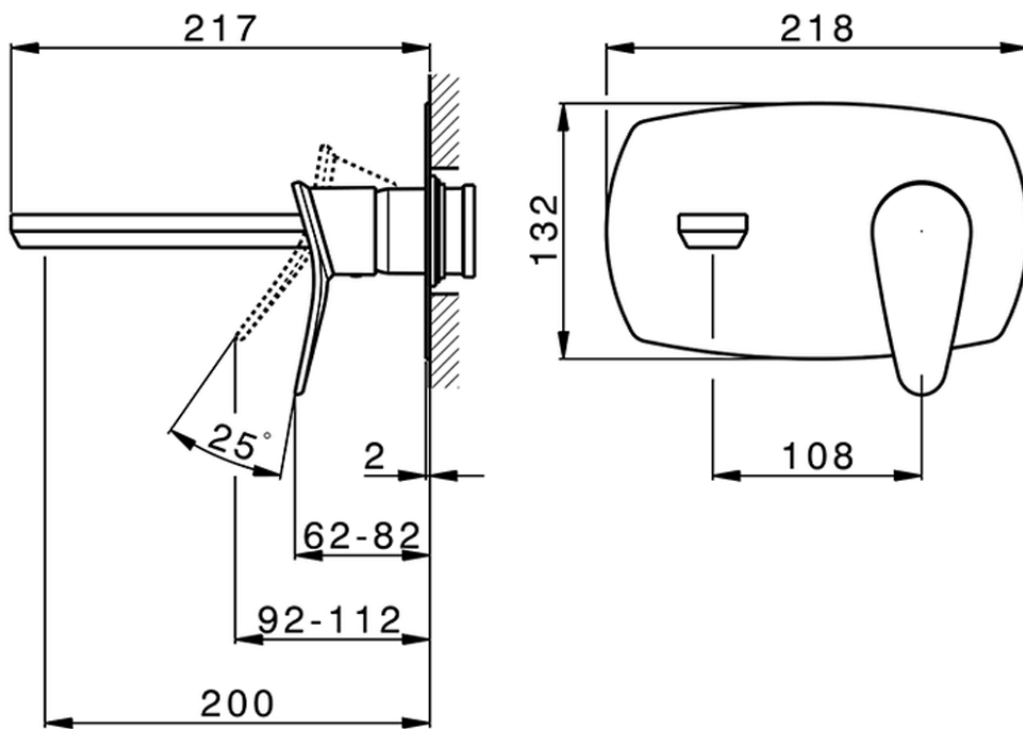

Exposed part for single lever washbasin valve HARLOCK_HC005514

HC005514

<https://en.huberitalia.com/exposed-part-for-single-lever-washbasin-valve-harlock-hc005514>

Piastra/Plate/Plaque/Platte/Placa

2-3mm: XX 56-76

10mm: XX 48-68