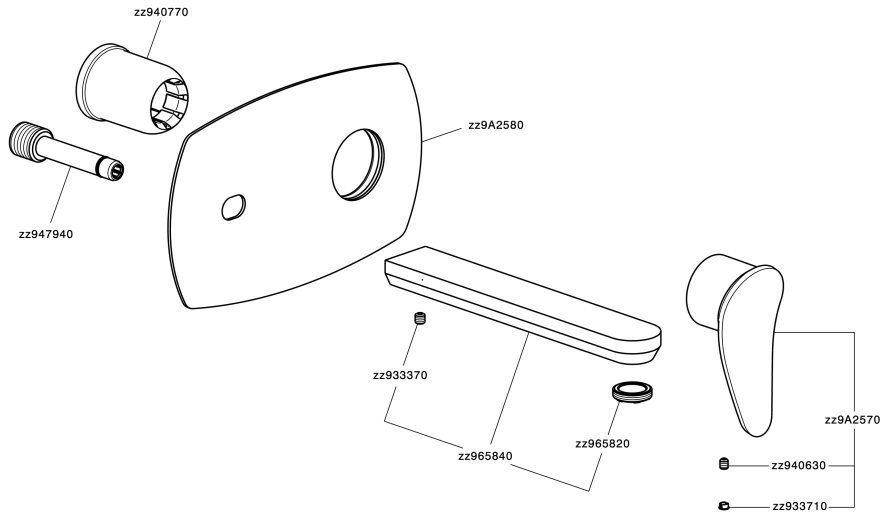

Exposed part for single lever washbasin valve HARLOCK_HC005514

HC005514

<https://en.huberitalia.com/exposed-part-for-single-lever-washbasin-valve-harlock-hc005514>

Concealed single lever washbasin mixer Easy-Box CONCEALED_ZB002450

ZB002450

<https://en.huberitalia.com/concealed-single-lever-washbasin-mixer-easy-box-concealed-zb002450>

2026-04-28