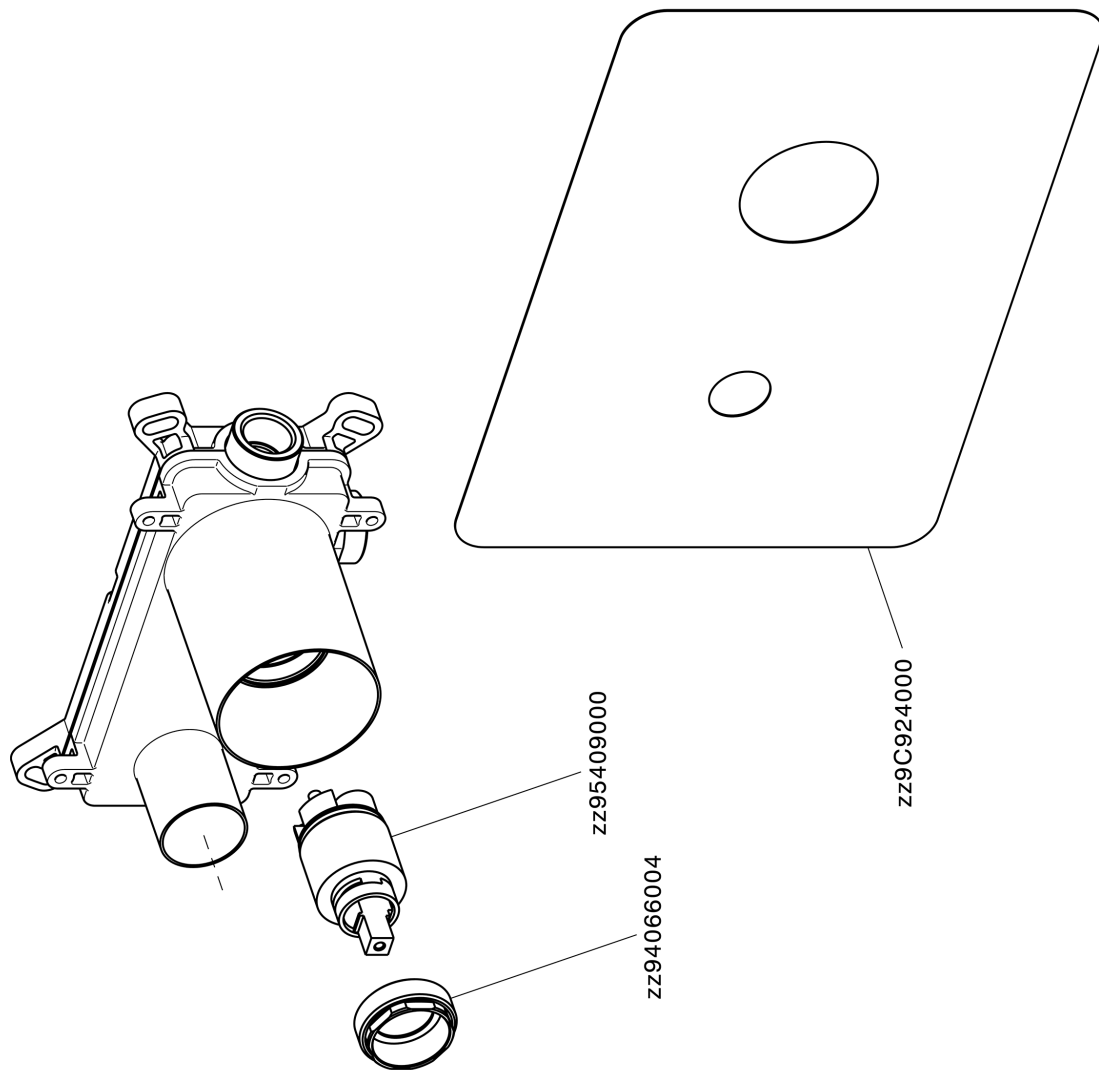

Exposed part for single lever washbasin valve HARLOCK_HC005514

HC005514

<https://en.huberitalia.com/exposed-part-for-single-lever-washbasin-valve-harlock-hc005514>

Concealed single lever washbasin mixer Easy-Box CONCEALED_ZB002450

ZB002450

<https://en.huberitalia.com/concealed-single-lever-washbasin-mixer-easy-box-concealed-zb002450>

2026-04-08