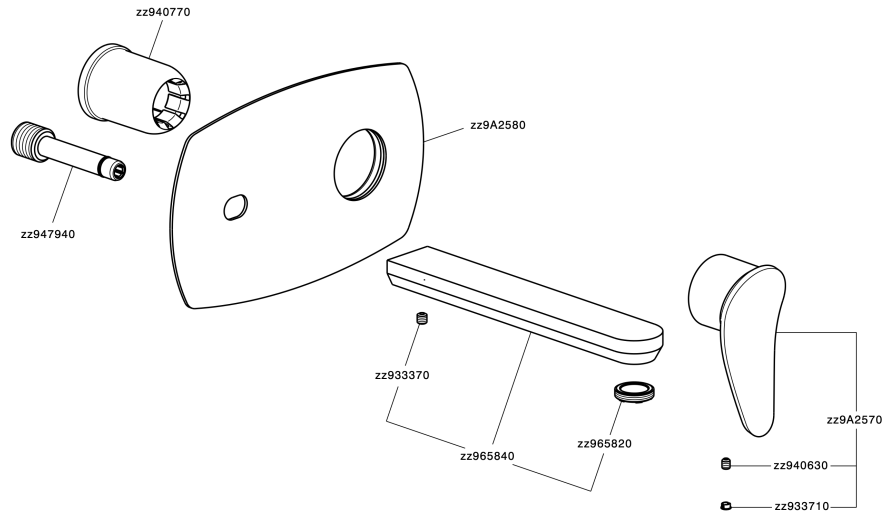

Exposed part for single lever washbasin valve HARLOCK_HC005514

HC005514

<https://en.huberitalia.com/exposed-part-for-single-lever-washbasin-valve-harlock-hc005514>

Concealed single lever washbasin mixer Easy-Box CONCEALED_ZB002450

ZB002450

<https://en.huberitalia.com/concealed-single-lever-washbasin-mixer-easy-box-concealed-zb002450>

2026-04-08