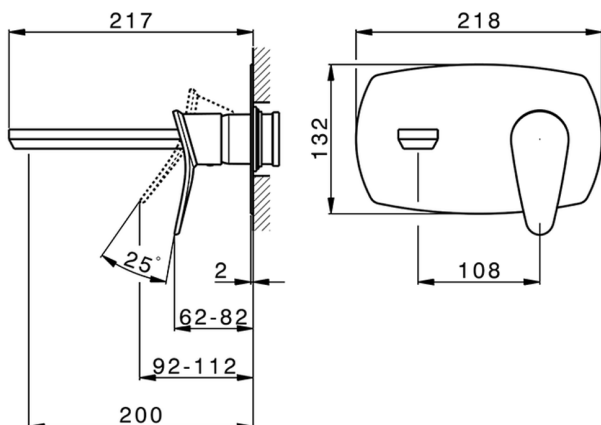

CHARACTERISTICS

Installation **Concealed**
Required concealed parts **ZB002450**