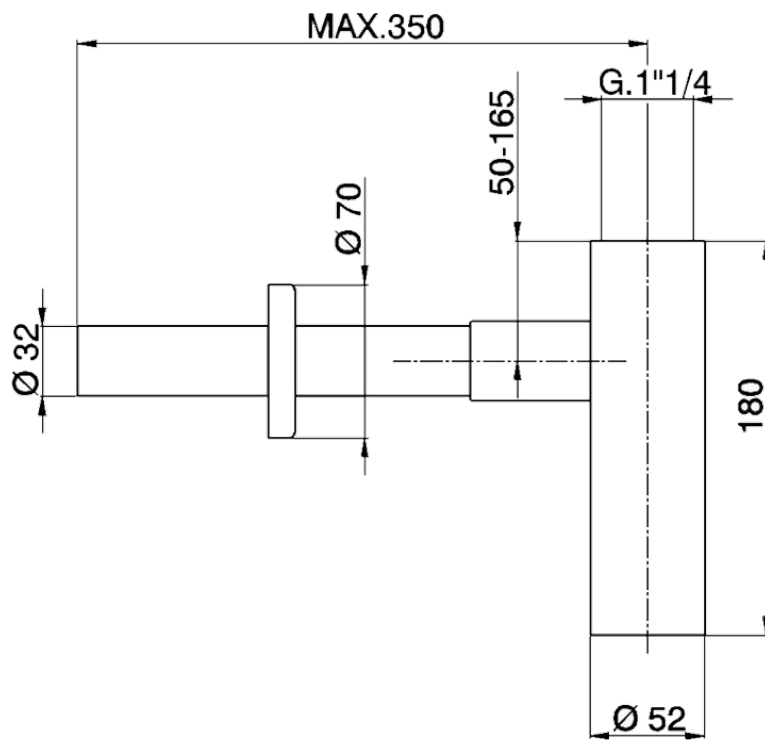

1" 1/4 Siphon COMPONENTS_ZB004070

ZB004070

<https://en.huberitalia.com/1-1-4-siphon-components-zb004070>

2026-04-06