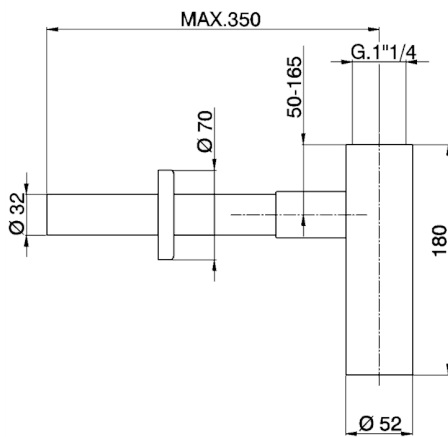

1" 1/4 Siphon COMPONENTS_ZB004070

MODEL **ZB004070**

1" 1/4 Siphon

AVAILABLE FINISHINGS

- **21** 21 Chrome
- **27** 27 Old Bronze
- **2B** 2B Polished Nickel
- **2P** 2P Rose Gold
- **2Q** 2Q Black Titanium
- **40** 40 Matt Black
- **4Q** 4Q Matt White

CHARACTERISTICS

2026-04-09