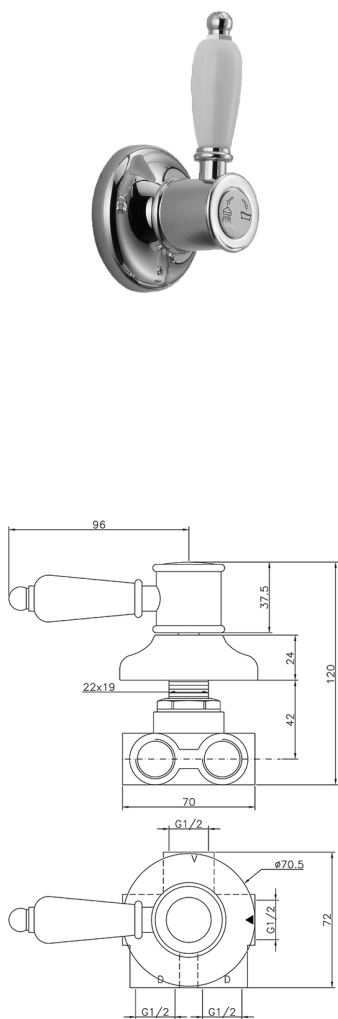

## Concealed 3-outlet diverter VICTORIAN\_VT000270

MODEL **VT000270**

Concealed 3-outlet diverter, 1/2" F outlet

### AVAILABLE FINISHINGS

-  **21** 21 Chrome
-  **27** 27 Old Bronze
-  **2A** 2A Satin Brushed Nickel
-  **2G** 2G Antique Gold
-  **2W** 2W Brushed Gold

## Concealed 3-outlet diverter VICTORIAN\_VT000270

VT000270

<https://en.huberitalia.com/concealed-3-outlet-diverter-victorian-vt000270>

2024-11-21