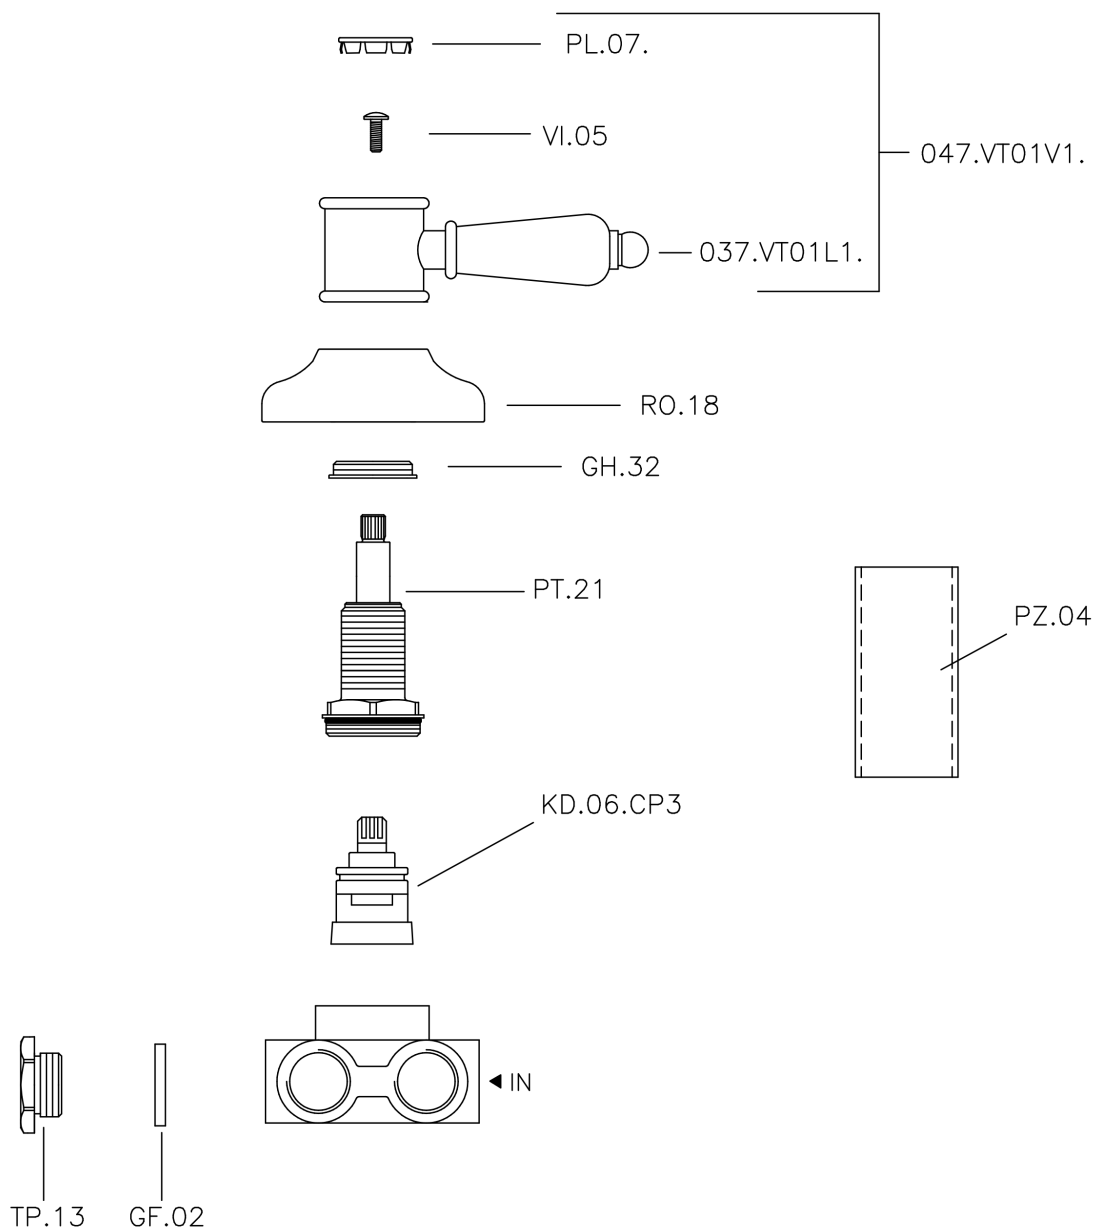

## Concealed 3-outlet diverter VICTORIAN\_VT000270

MODEL **VT000270**

Concealed 3-outlet diverter, 1/2" F outlet

## Concealed 3-outlet diverter VICTORIAN\_VT000270

VT000270

<https://en.huberitalia.com/concealed-3-outlet-diverter-victorian-vt000270>

2024-11-21