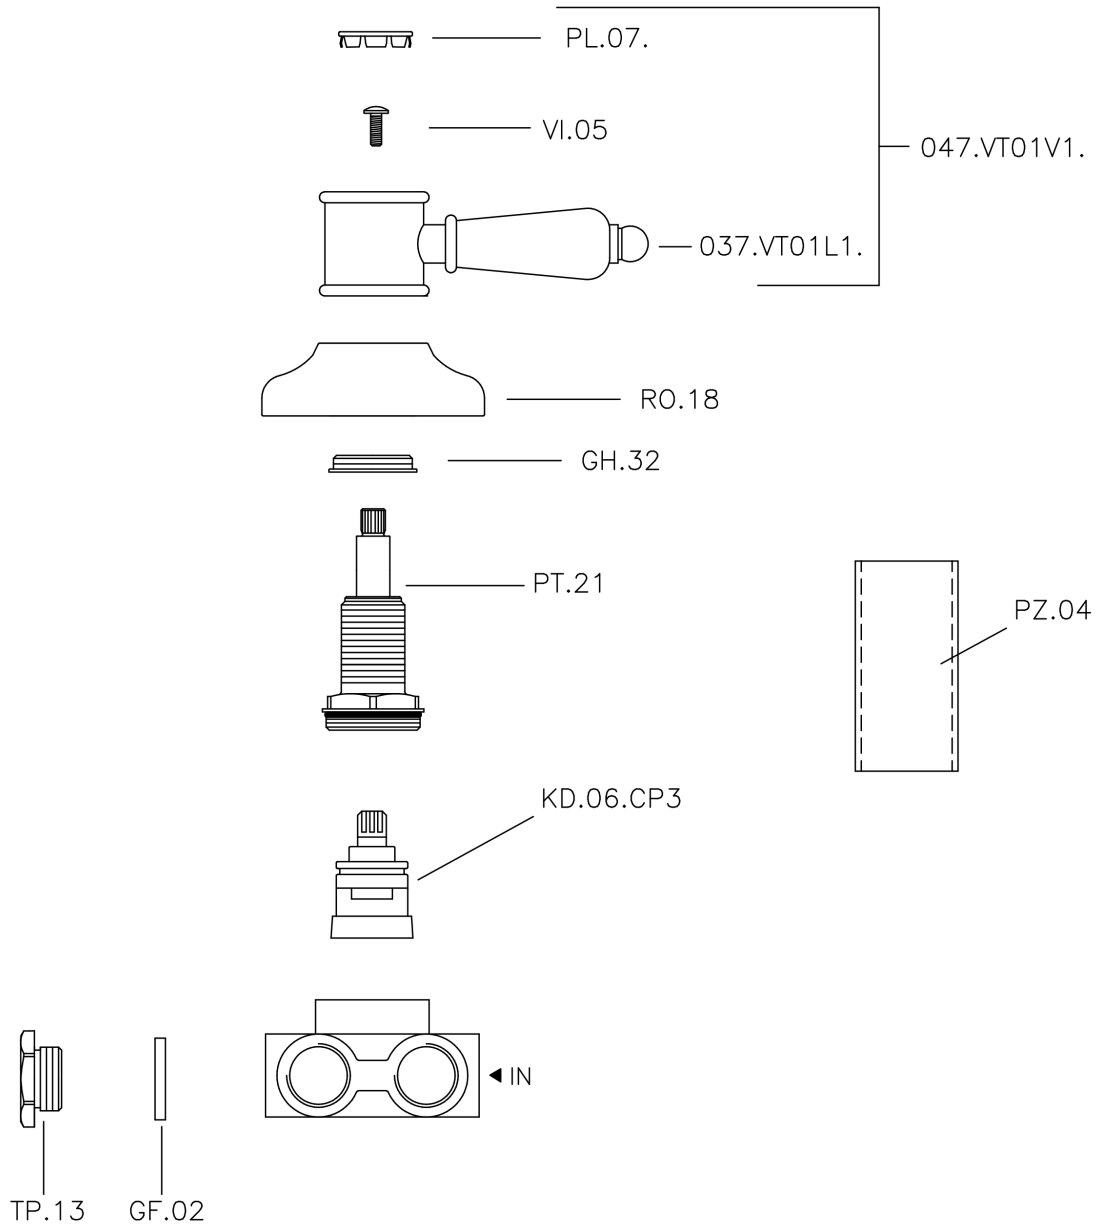

## Concealed 3-outlet diverter VICTORIAN\_VT000270

VT000270

<https://en.huberitalia.com/concealed-3-outlet-diverter-victorian-vt000270>

2024-11-21