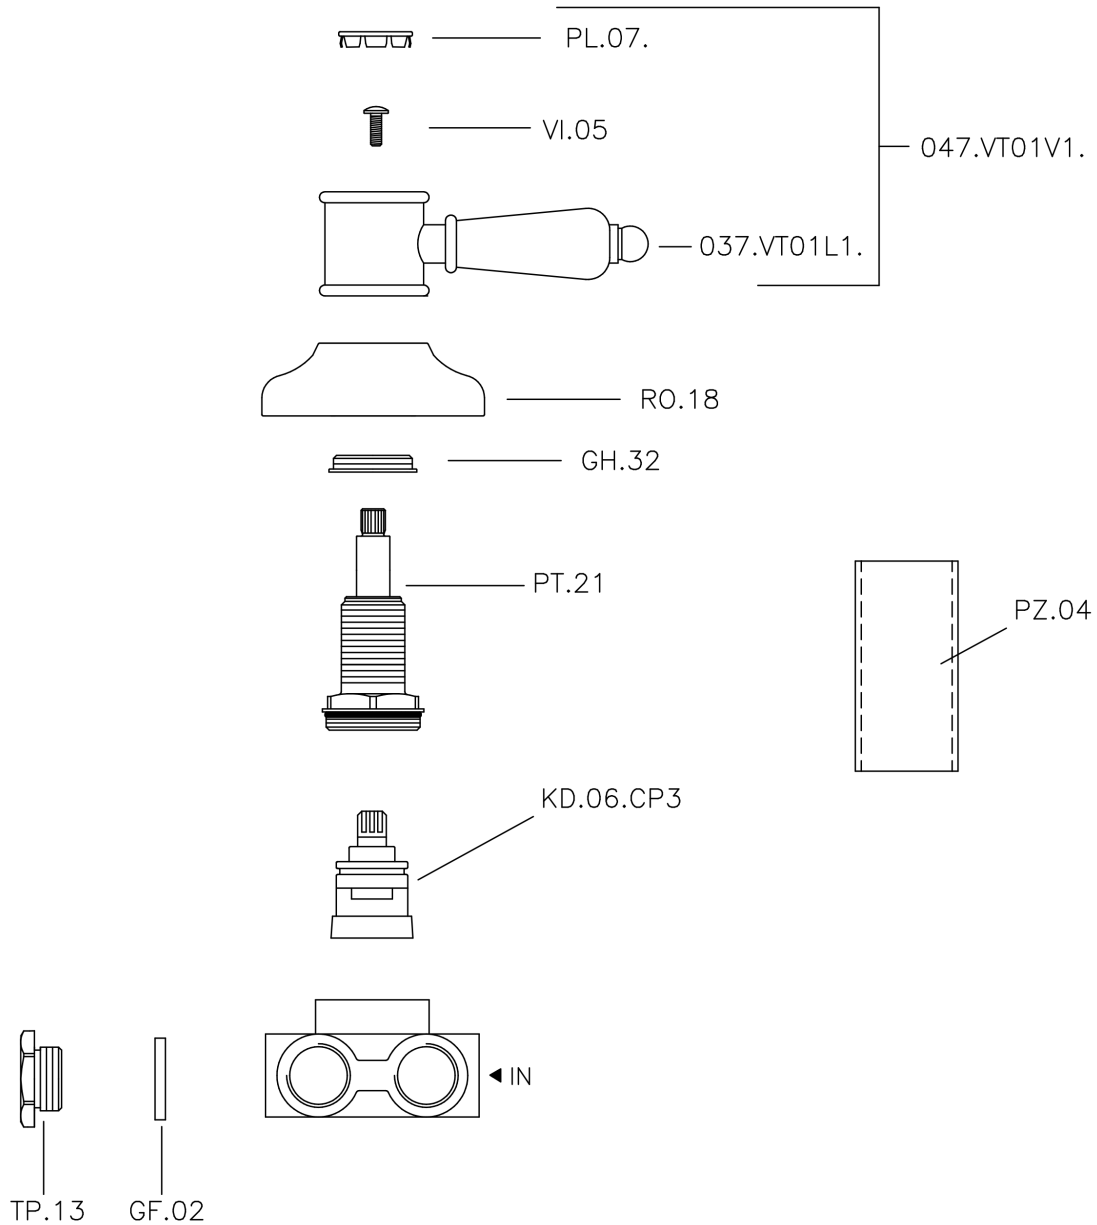

Concealed 3-outlet diverter VICTORIAN_VT000270

MODEL **VT000270**

Concealed 3-outlet diverter, 1/2" F outlet

AVAILABLE FINISHINGS

-  **21** 21 Chrome
-  **27** 27 Old Bronze
-  **2A** 2A Satin Brushed Nickel
-  **2G** 2G Antique Gold
-  **2W** 2W Brushed Gold

CHARACTERISTICS

Installation **Concealed**

Concealed 3-outlet diverter VICTORIAN_VT000270

VT000270

<https://en.huberitalia.com/concealed-3-outlet-diverter-victorian-vt000270>

2024-11-21