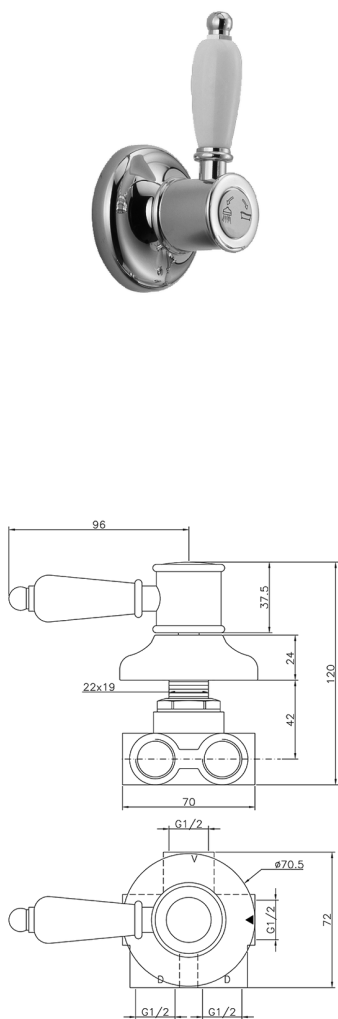

Concealed 3-outlet diverter VICTORIAN_VT000270

MODEL **VT000270**

Concealed 3-outlet diverter, 1/2" F outlet

AVAILABLE FINISHINGS

-  **21** 21 Chrome
-  **27** 27 Old Bronze
-  **2A** 2A Satin Brushed Nickel
-  **2G** 2G Antique Gold
-  **2W** 2W Brushed Gold

CHARACTERISTICS

Installation **Concealed**

Concealed 3-outlet diverter VICTORIAN_VT000270

VT000270

<https://en.huberitalia.com/concealed-3-outlet-diverter-victorian-vt000270>

2024-11-21