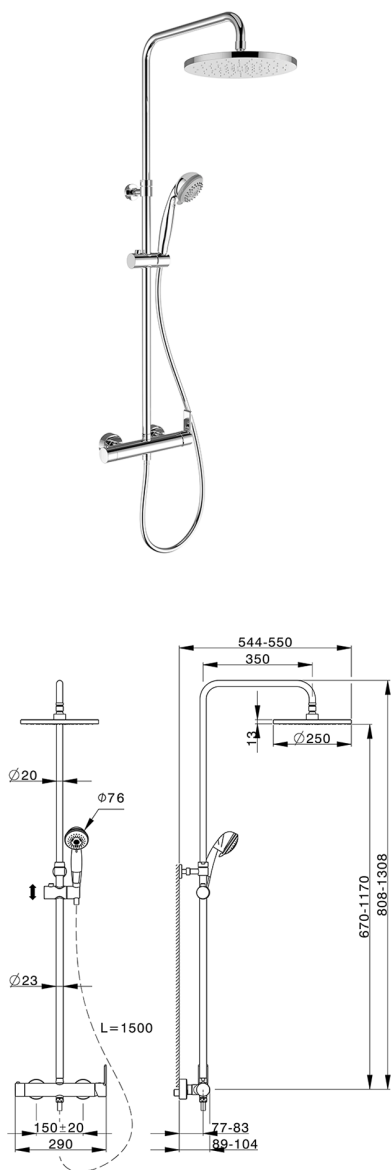

2-function single lever shower set

MODEL **ZR004020**

2-function single lever shower set, 2-outlet diverter, adjustable riser column, sliding handshower bracket, ABS 26 mm minimalistic one spray handshower, 250 mm ABS round showerhead 14mm thick, PVC 150 cm. Flexible hose

AVAILABLE FINISHINGS

21 21 Chrome

CHARACTERISTICS

Cartridge Spare Parts **ZZ95435000**

35 mm Cartridge

2024-09-19