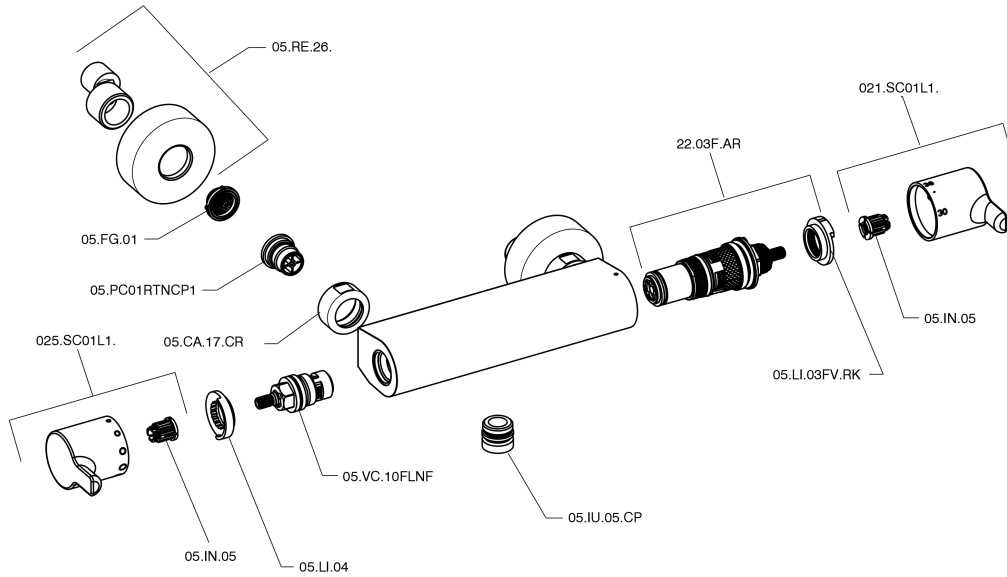

## Thermostatic shower mixer H2\_H2T01010

MODEL **H2T01010**

Thermostatic shower mixer, without shower set, 1/2" M flexible connection

AVAILABLE FINISHINGS

CHARACTERISTICS

Cartridge Spare Parts **22.03A.AR - ZZ97080004**

**Argo 1 (short filter) Thermostatic Valve**