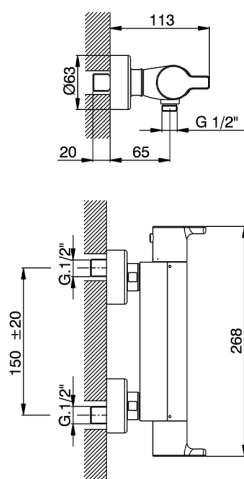

## Thermostatic shower mixer H2\_H2T01010

MODEL **H2T01010**

Thermostatic shower mixer, without shower set, 1/2" M flexible connection

AVAILABLE FINISHINGS

CHARACTERISTICS

Cartridge Spare Parts **22.03A.AR - ZZ97080004**

**Argo 1 (short filter) Thermostatic Valve**