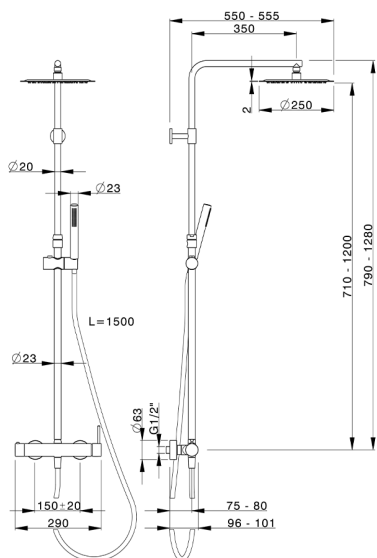

2-function single lever shower set COLUMNS_MT004030

MODEL **MT004030**

2-function single lever shower set, adjustable riser column, 23 mm Brass One Spray handshower, 250 mm round showerhead 2 mm thick INOX, 150 cm smooth SUPREME Flexible Hose

AVAILABLE FINISHINGS

CHARACTERISTICS

Cartridge Spare Parts **ZZ95435000**

35 mm Cartridge

EcoStop

EcoStop feature limits water flow to approximately 50% of maximum output with one point of resistance on setting. Push slightly past the middle stop only when full water output is required. This will save water up to 50%.

DeviaStop

The Huber Devia Stop technology allows to adjust the water flow and to direct it to the selected output point (overhead soaker, hand shower, etc).

2024-11-15