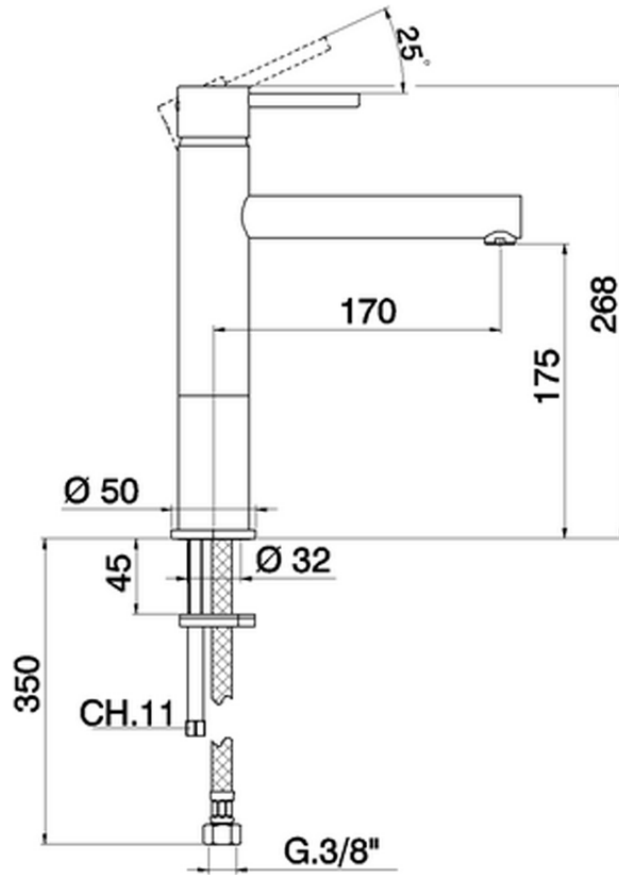

## Single lever 'medium' washbasin mixer TRATTO EVO\_TV001500

TV001500

<https://en.huberitalia.com/single-lever-medium-washbasin-mixer-tratto-evo-tv001500>

2024-12-18