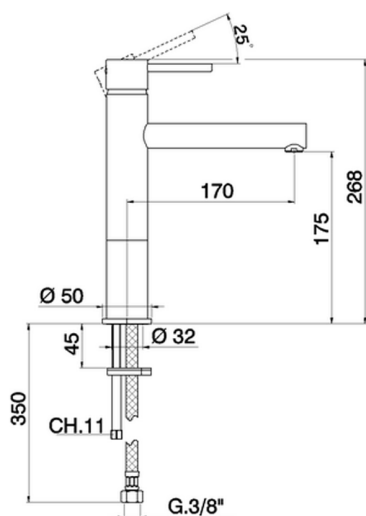

## Single lever 'medium' washbasin mixer TRATTO EVO\_TV001500

MODEL **TV001500**

Single lever 'medium' washbasin mixer, without automatic pop up waste, G.3/8" Stainless Steel Flexible

AVAILABLE FINISHINGS

CHARACTERISTICS

Cartridge Spare Parts **ZZ95435000**

**35 mm Cartridge**

### EcoStop

EcoStop feature limits water flow to approximately 50% of maximum output with one point of resistance on setting. Push slightly past the middle stop only when full water output is required. This will save water up to 50%.