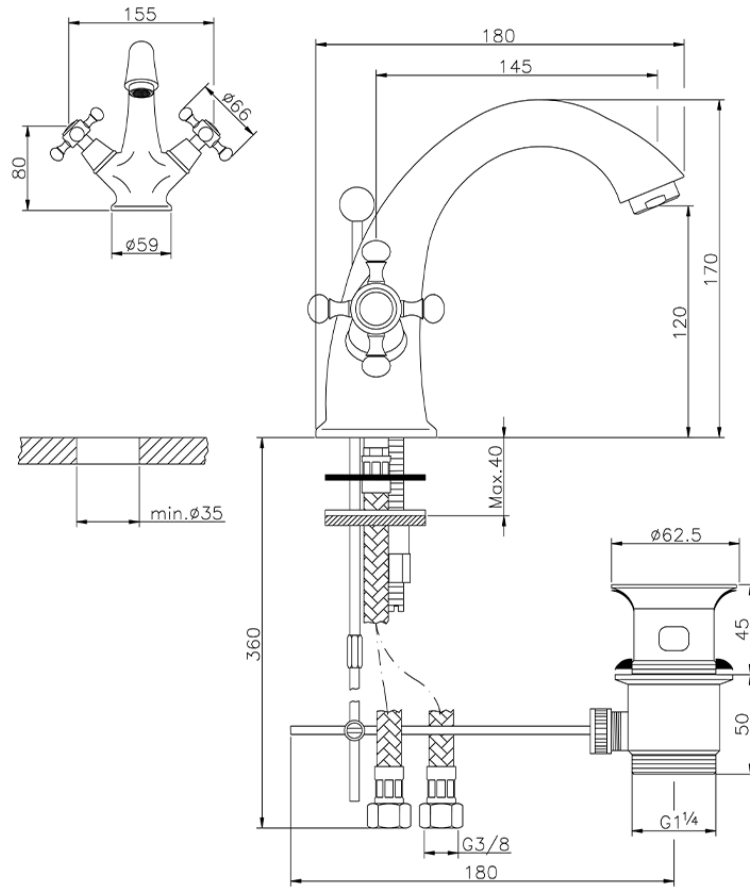

Washbasin mixer VICTORIAN_VT000510

VT000510

<https://en.huberitalia.com/washbasin-mixer-victorian-vt000510>

2024-12-22