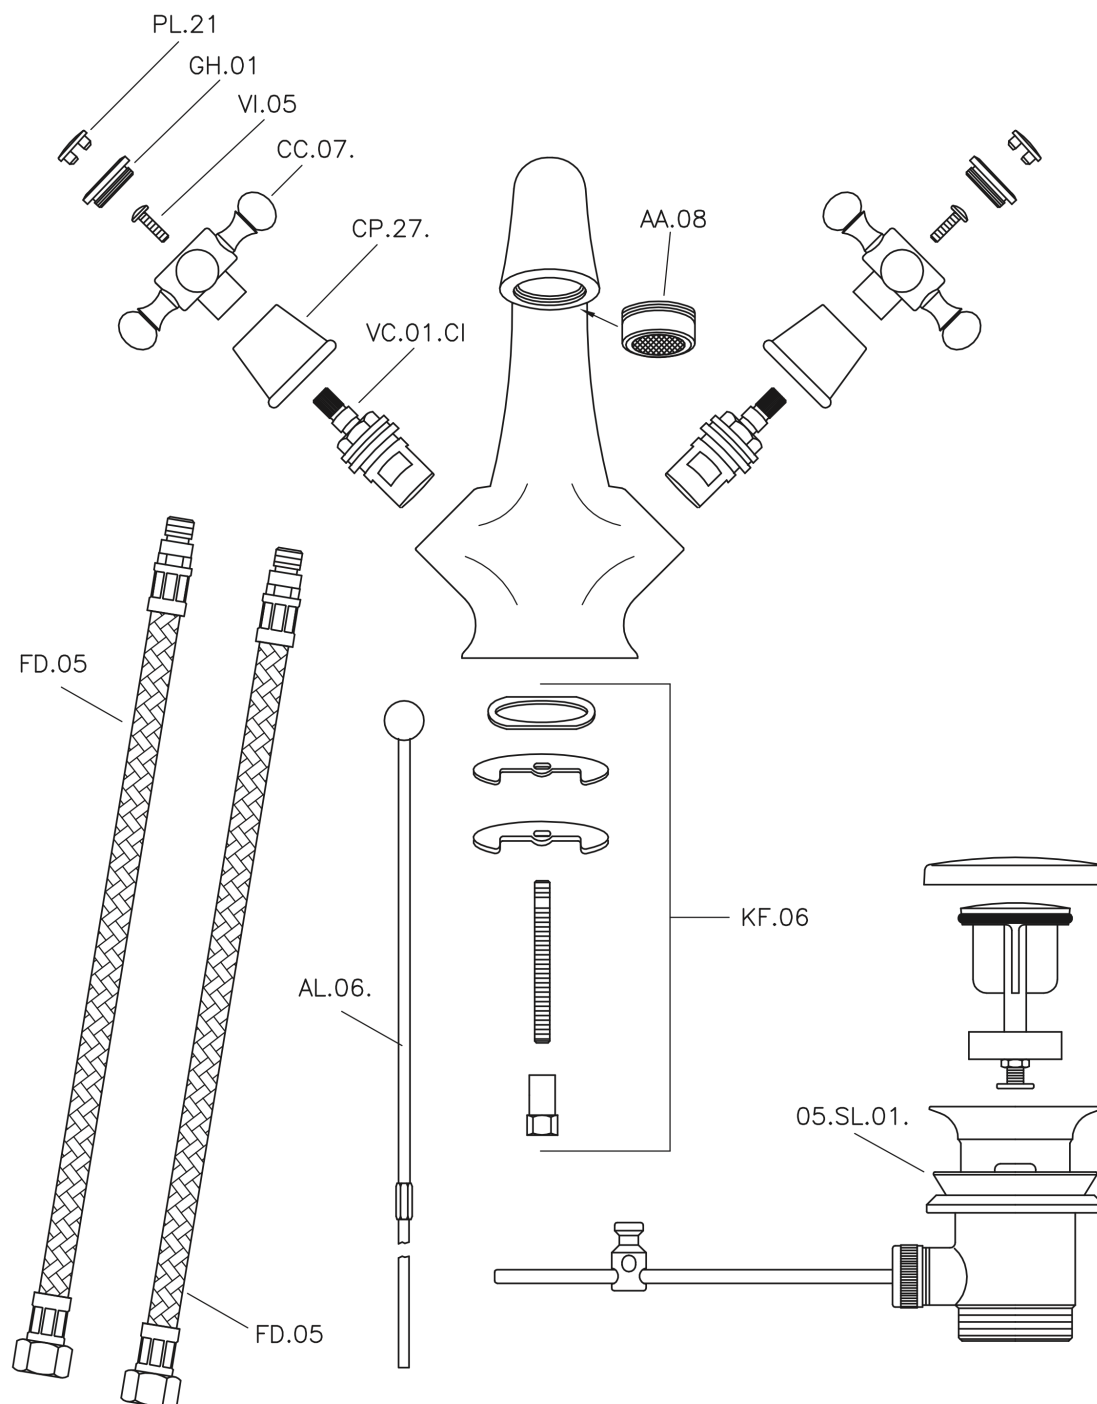

Washbasin mixer VICTORIAN_VT000510

MODEL **VT000510**

Washbasin mixer, with 1"1/4 automatic pop up waste, G.3/8" Stainless Steel Flexible

AVAILABLE FINISHINGS

-  **21** 21 Chrome
-  **27** 27 Old Bronze
-  **2A** 2A Satin Brushed Nickel
-  **2G** 2G Antique Gold

CHARACTERISTICS

Washbasin mixer VICTORIAN_VT000510

VT000510

<https://en.huberitalia.com/washbasin-mixer-victorian-vt000510>

2024-12-22