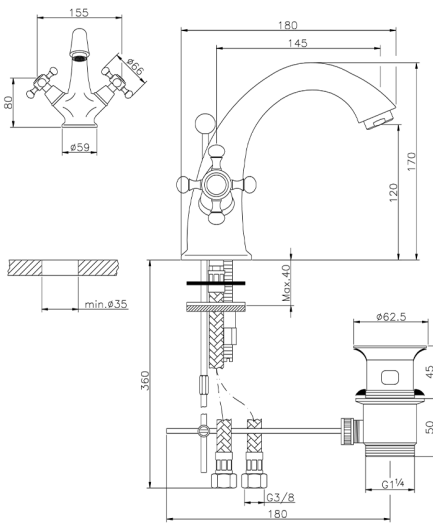

Washbasin mixer VICTORIAN_VT000510

MODEL **VT000510**

Washbasin mixer, with 1"1/4 automatic pop up waste, G.3/8" Stainless Steel Flexible

AVAILABLE FINISHINGS

-  **21** 21 Chrome
-  **27** 27 Old Bronze
-  **2A** 2A Satin Brushed Nickel
-  **2G** 2G Antique Gold

CHARACTERISTICS

Washbasin mixer VICTORIAN_VT000510

VT000510

<https://en.huberitalia.com/washbasin-mixer-victorian-vt000510>

2024-12-22