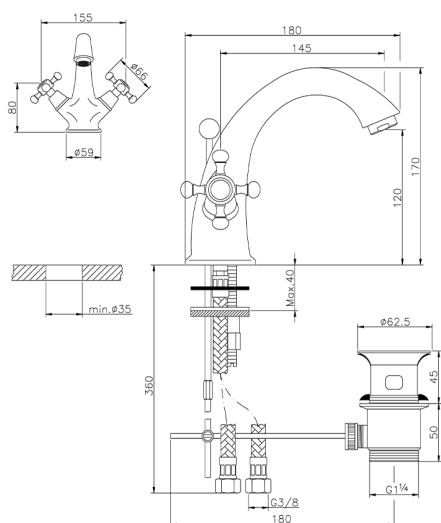

AVAILABLE FINISHINGS

- **21** 21 Chrome
- **27** 27 Old Bronze
- **2A** 2A Satin Brushed Nickel
- **2G** 2G Antique Gold