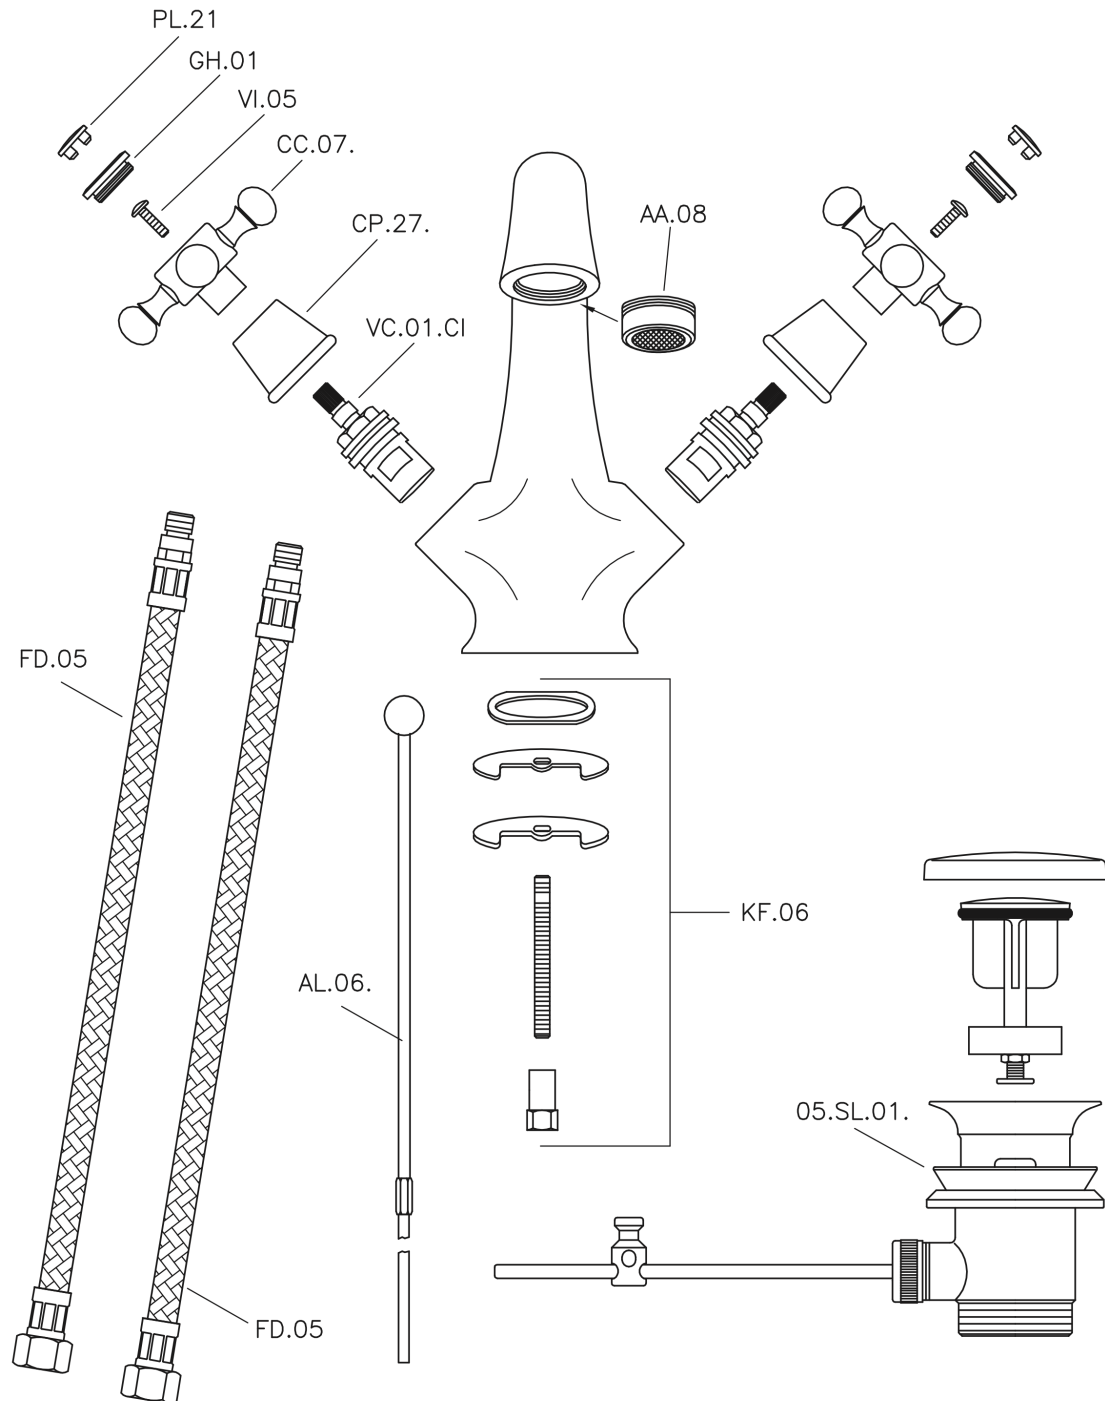

## Washbasin mixer VICTORIAN\_VT000510

MODEL **VT000510**

Washbasin mixer, with 1"1/4 automatic pop up waste, G.3/8" Stainless Steel Flexible

## Washbasin mixer VICTORIAN\_VT000510

VT000510

<https://en.huberitalia.com/washbasin-mixer-victorian-vt000510>

2024-12-22